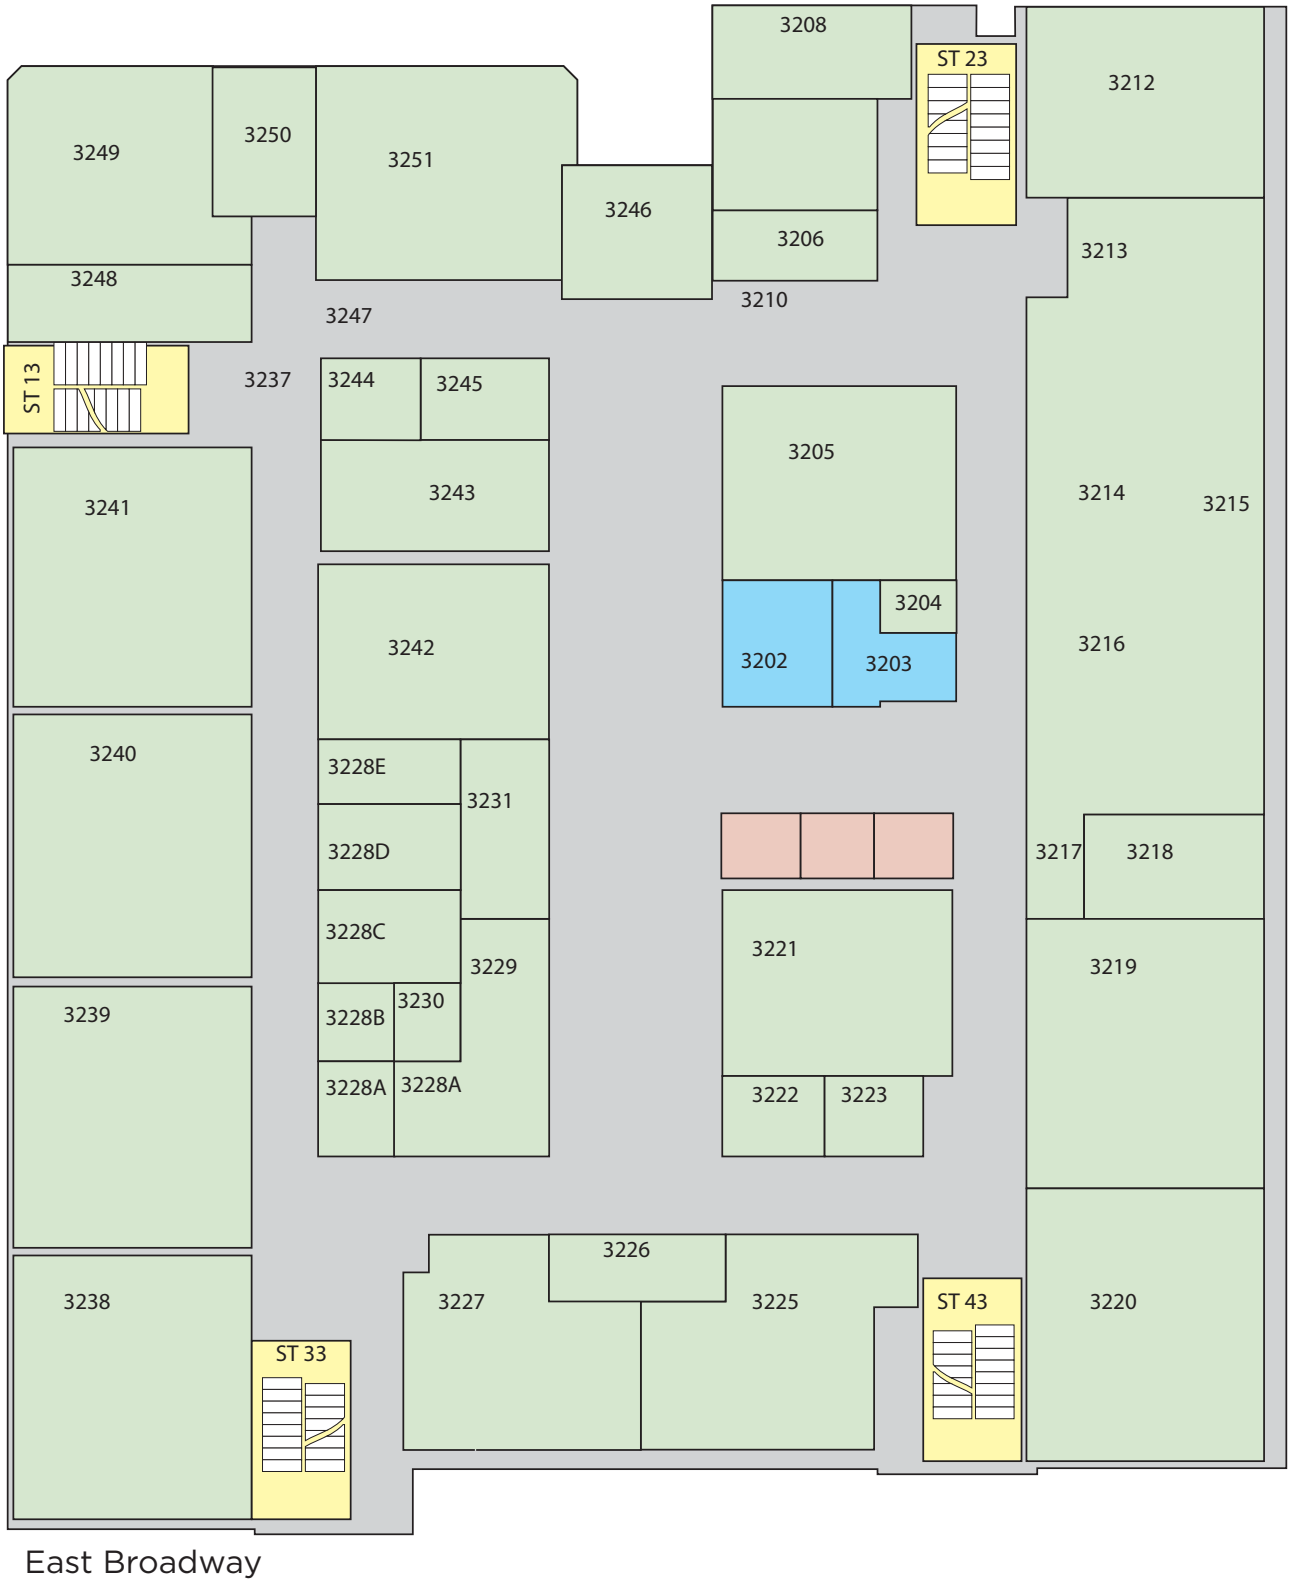

*version updated 04.26.16

Great Northern Way

Glen Drive

Clark Drive

East Broadway

LEGEND

- Rooms
- Elevators
- Washrooms
- Universal Washrooms
- Stairs

LOCATION

Location: Broadway campus
 Building: Building B
 Level: 1

*version updated 04.26.16

Great Northern Way

Glen Drive

Clark Drive

LEGEND

- Rooms
- Elevators
- Washrooms
- Universal Washrooms
- Stairs

LOCATION

Location: Broadway campus
 Building: Building B
 Level: 2

*version updated 04.26.16

Great Northern Way

Glen Drive

Clark Drive

East Broadway

LEGEND

- Rooms
- Elevators
- Washrooms
- Universal Washrooms
- Stairs

LOCATION

Location: Broadway campus
 Building: Building B
 Level: 3

*version updated 04.26.16

Great Northern Way

LEGEND

- Rooms
- Elevators
- Washrooms
- Universal Washrooms
- Stairs

LOCATION

Location: Broadway campus
 Building: Building B
 Level: 4