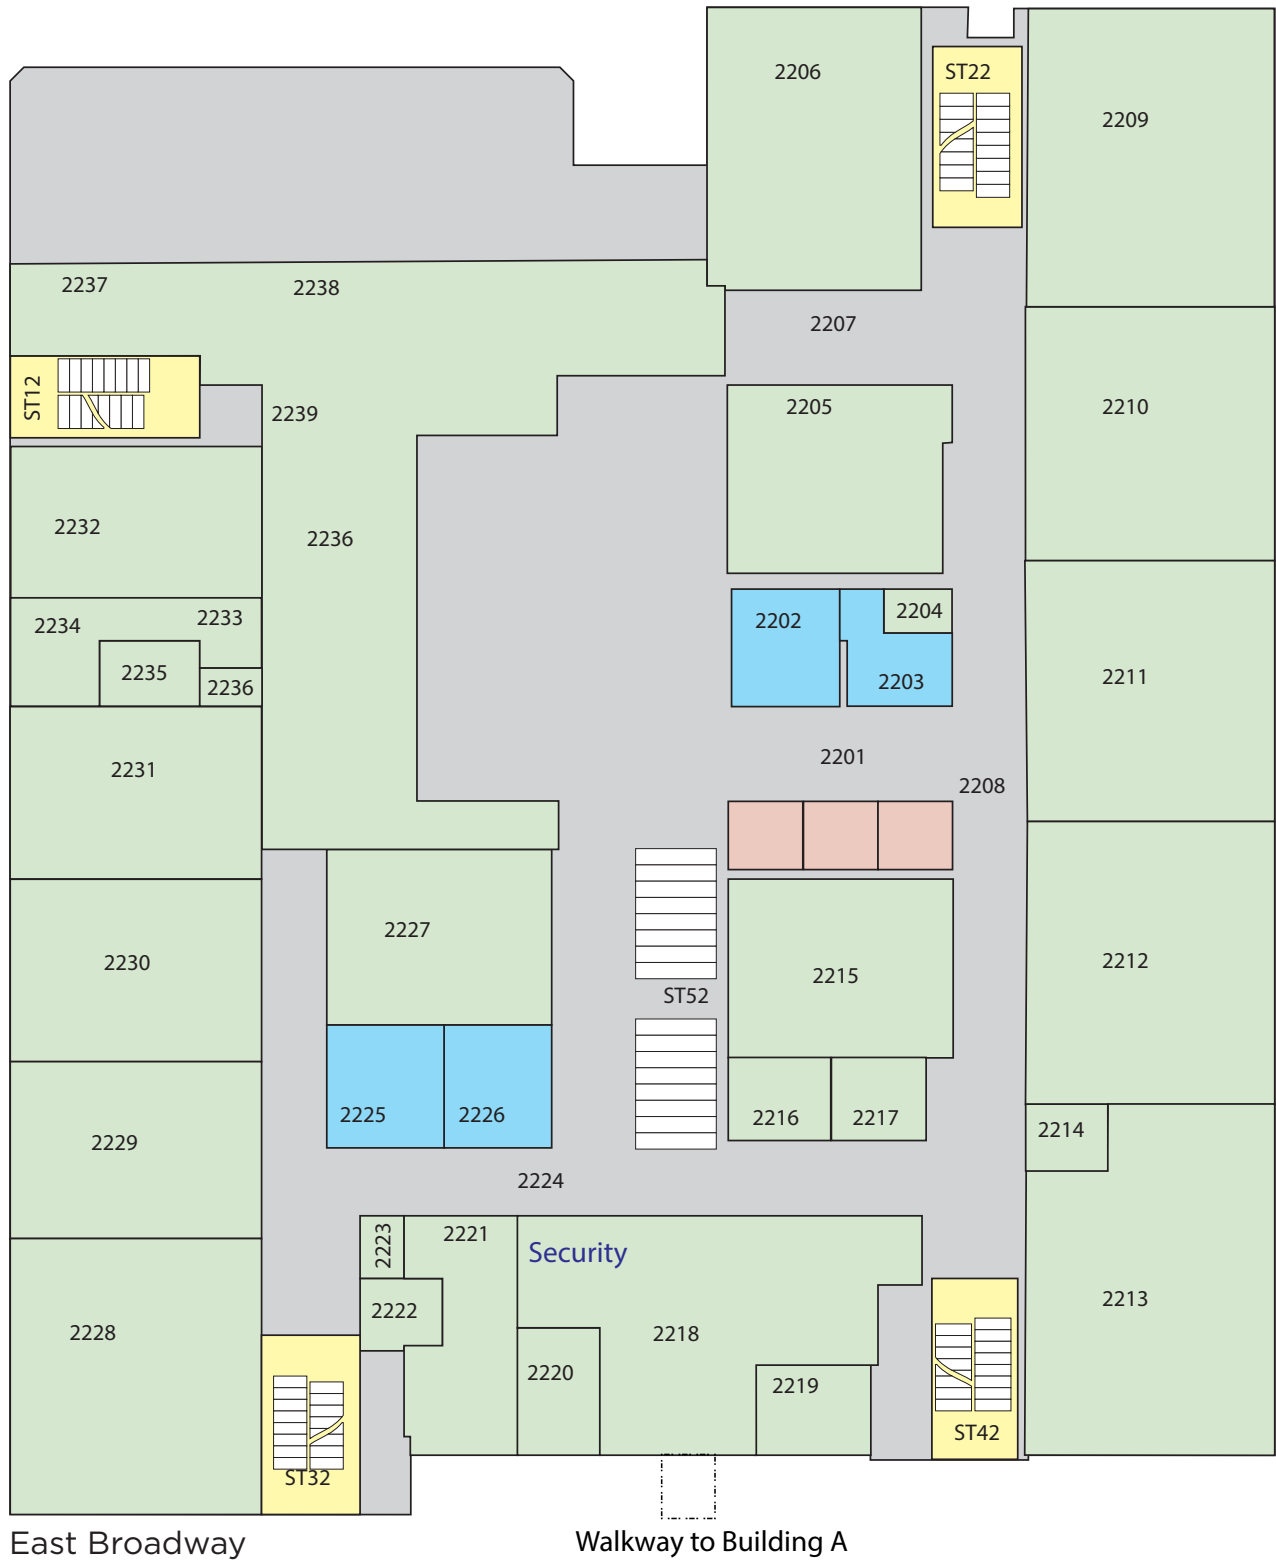

Great Northern Way

Main entrance
from Skytrain

Glen Drive

Clark Drive

LEGEND

- Rooms
- Elevators
- Washrooms
- Universal Washrooms
- Stairs

LOCATION

Location: Broadway campus
 Building: Building B
 Level: Ground

*version updated 04.26.16

Great Northern Way

Glen Drive

Clark Drive

East Broadway

LEGEND

- Rooms
- Elevators
- Washrooms
- Universal Washrooms
- Stairs

LOCATION

Location: Broadway campus
 Building: Building B
 Level: 1

*version updated 04.26.16

Great Northern Way

Glen Drive

Clark Drive

LEGEND

- Rooms
- Elevators
- Washrooms
- Universal Washrooms
- Stairs

LOCATION