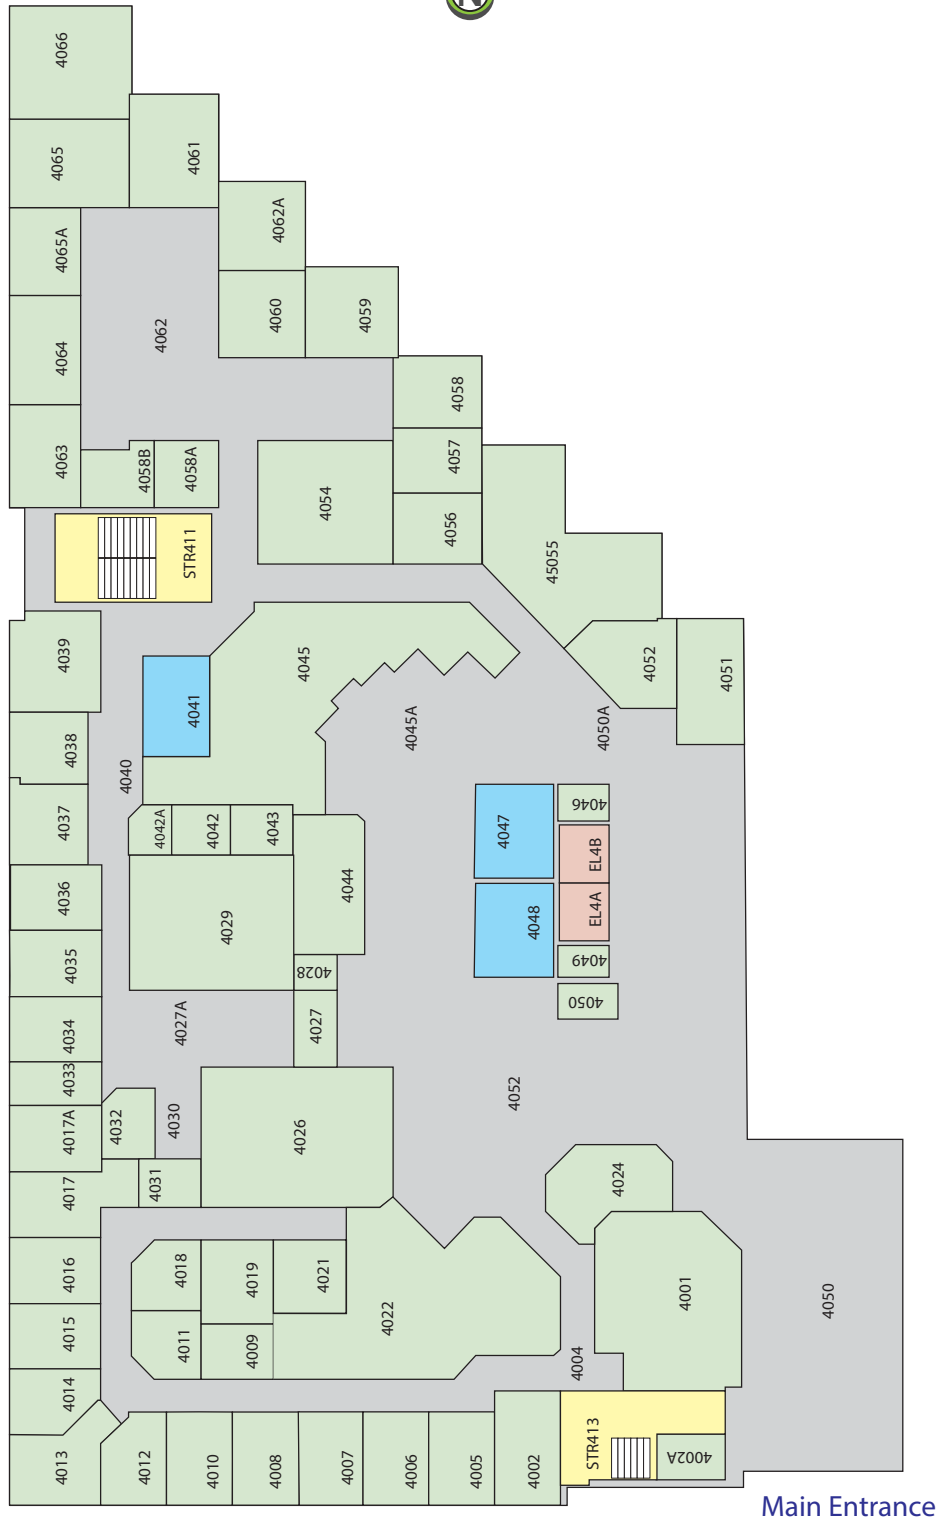

LEGEND

- Rooms
- Elevators
- Washrooms
- Universal Washrooms
- Stairs

LOCATION

Location: Broadway campus
 Building: Building A
 Level: 2

*version updated 04.26.16

Great Northern Way

Glen Drive

Clark Drive

East Broadway

LEGEND

- Rooms
- Elevators
- Washrooms
- Universal Washrooms
- Stairs

LOCATION

Location: Broadway campus
 Building: Building A
 Level: 3

*version updated 04.26.16

Great Northern Way

Glen Drive

Clark Drive

East Broadway

LEGEND

- Rooms
- Elevators
- Washrooms
- Universal Washrooms
- Stairs

LOCATION

Location: Broadway campus
 Building: Building A
 Level: 4

*version updated 04.26.16

Great Northern Way

Glen Drive

Clark Drive

East Broadway

LEGEND

- Rooms
- Elevators
- Washrooms
- Universal Washrooms
- Stairs

LOCATION

Location: Broadway campus
 Building: Building A
 Level: 5

*version updated 04.26.16