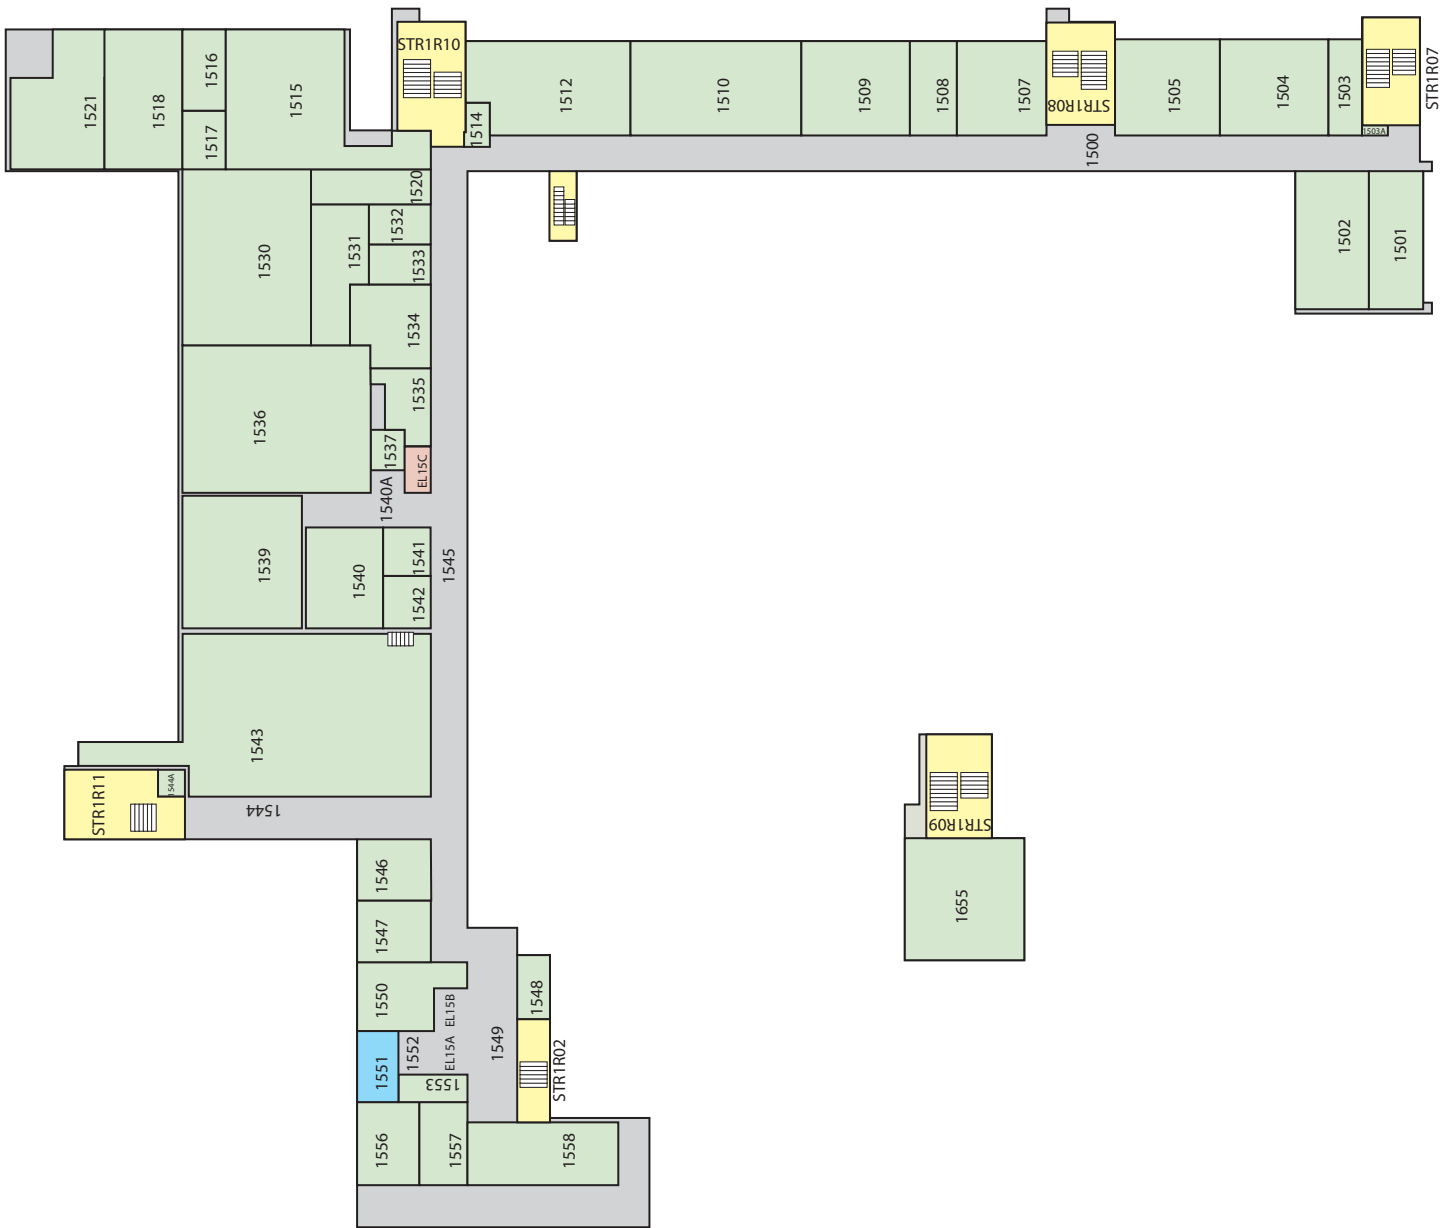

Great Northern Way

Glen Drive

Clark Drive

East Broadway

LEGEND

-  Rooms
-  Elevators
-  Washrooms
-  Universal Washrooms
-  Stairs

LOCATION

Location: Broadway campus
 Building: Building A
 Level: B

*version updated 04.26.16

Great Northern Way

1519

Glen Drive

Clark Drive

East Broadway

LEGEND

-  Rooms
-  Elevators
-  Washrooms
-  Universal Washrooms
-  Stairs

LOCATION

Location: Broadway campus
 Building: Building A
 Level: 1

*version updated 04.26.16

Great Northern Way

Walkway to Building B

Glen Drive

Clark Drive

East Broadway

LEGEND

- Rooms
- Elevators
- Washrooms
- Universal Washrooms
- Stairs

LOCATION

Location: Broadway campus
 Building: Building A
 Level: 2

*version updated 04.26.16

Great Northern Way

Glen Drive

Clark Drive