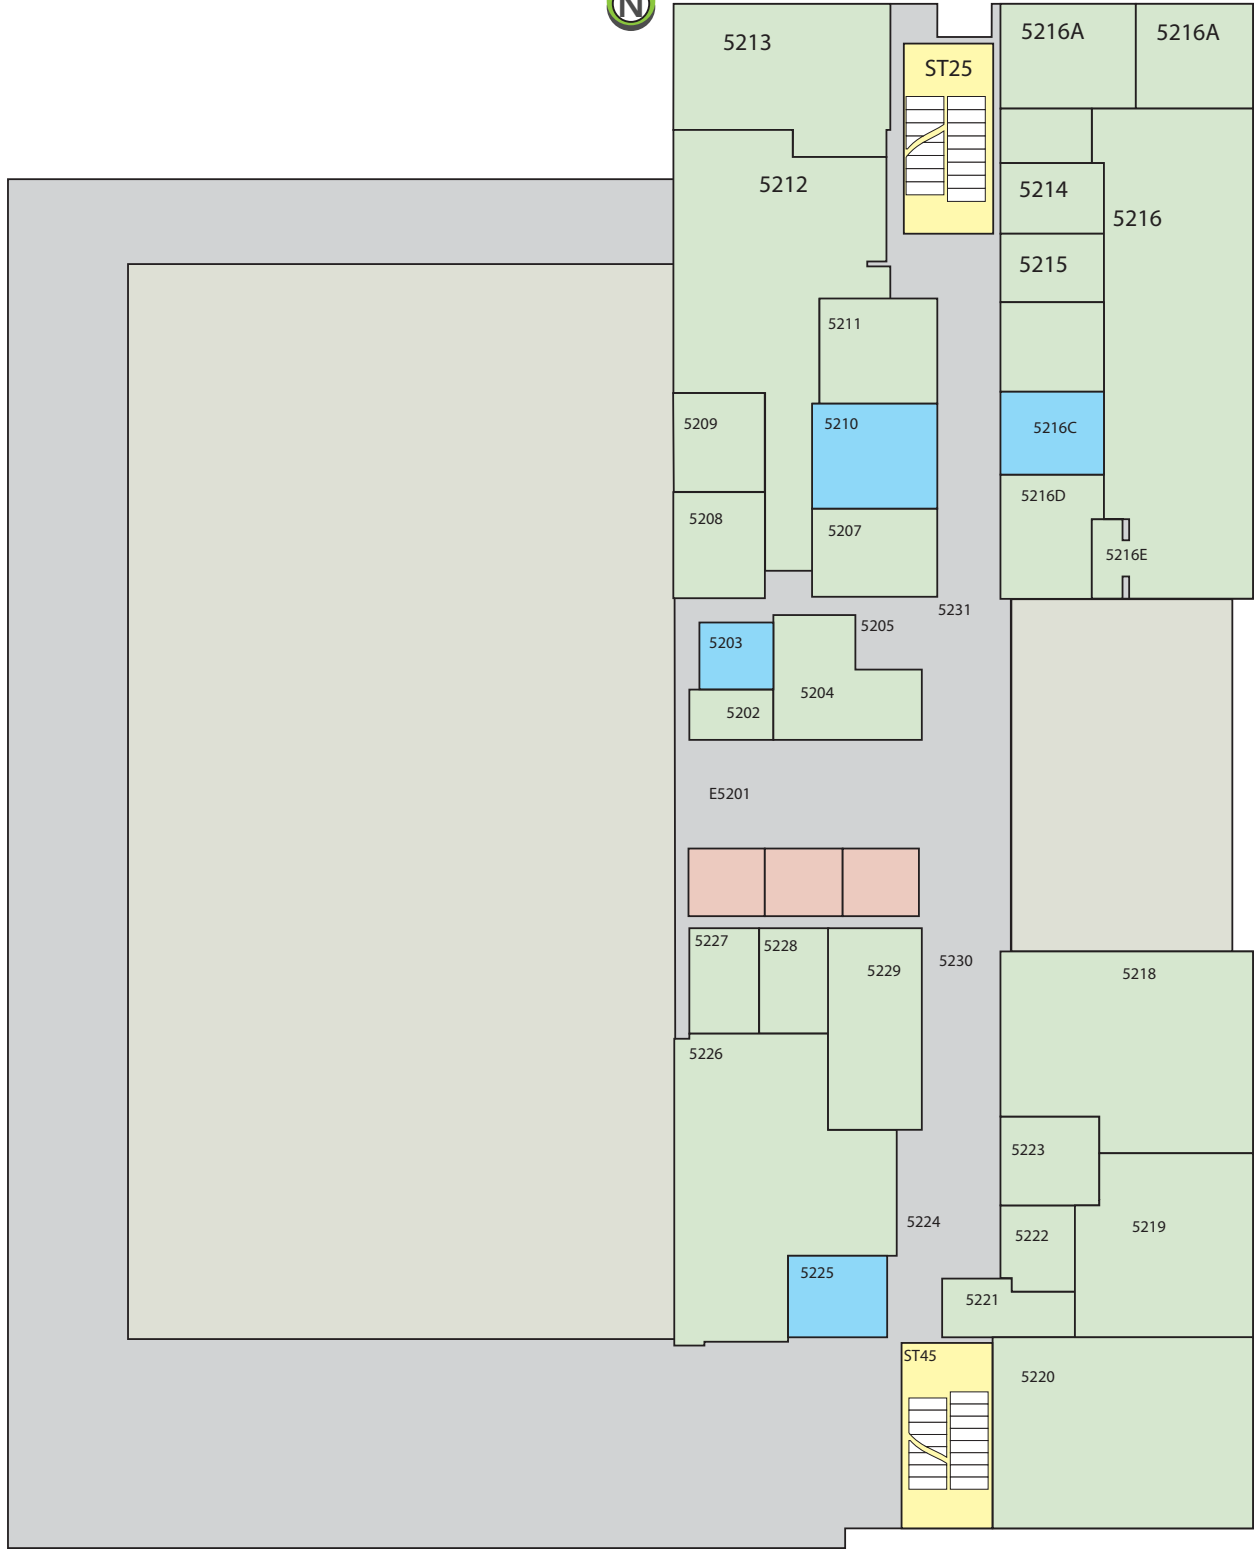

Location: Broadway campus
 Building: Building B
 Level: 2

*version updated 04.26.16

Great Northern Way

Glen Drive

Clark Drive

East Broadway

LEGEND

- Rooms
- Elevators
- Washrooms
- Universal Washrooms
- Stairs

LOCATION

Location: Broadway campus
 Building: Building B
 Level: 3

*version updated 04.26.16

Great Northern Way

LEGEND

- Rooms
- Elevators
- Washrooms
- Universal Washrooms
- Stairs

LOCATION

Location: Broadway campus
 Building: Building B
 Level: 4

*version updated 01.09.13

Great Northern Way

Glen Drive

Clark Drive

East Broadway

LEGEND

- Rooms
- Elevators
- Washrooms
- Universal Washrooms
- Stairs

LOCATION

Location: Broadway campus
 Building: Building B
 Level: 5

*version updated 04.26.16

Great Northern Way

Glen Drive

Clark Drive

East Broadway

LEGEND

-  Rooms
-  Elevators
-  Washrooms
-  Universal Washrooms
-  Stairs