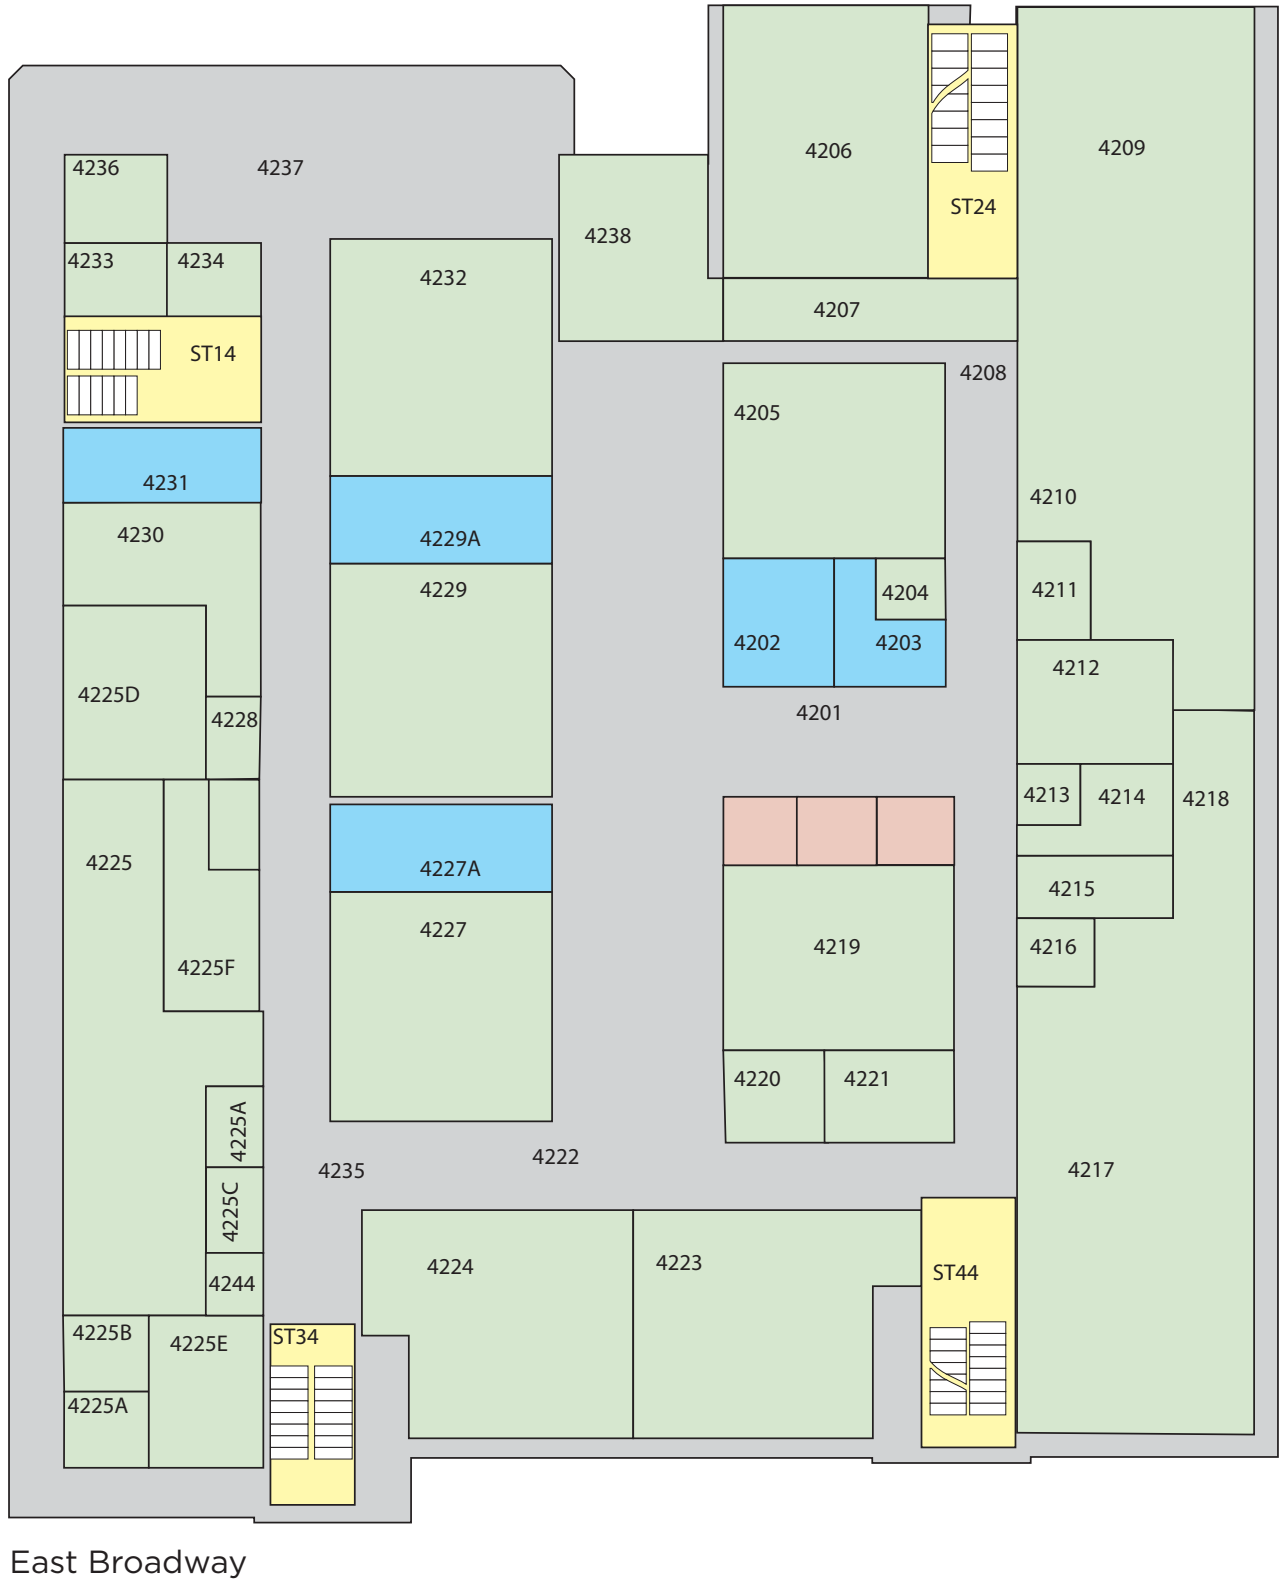

Location: Broadway campus
 Building: Building B
 Level: 1

*version updated 04.26.16

Great Northern Way

Glen Drive

Clark Drive

LEGEND

- Rooms
- Elevators
- Washrooms
- Universal Washrooms
- Stairs

LOCATION

Location: Broadway campus
 Building: Building B
 Level: 2

*version updated 04.26.16

Great Northern Way

Glen Drive

Clark Drive

East Broadway

LEGEND

- Rooms
- Elevators
- Washrooms
- Universal Washrooms
- Stairs

LOCATION

Location: Broadway campus
 Building: Building B
 Level: 3

*version updated 04.26.16

Great Northern Way

LEGEND

- Rooms
- Elevators
- Washrooms
- Universal Washrooms
- Stairs

LOCATION

Location: Broadway campus
 Building: Building B
 Level: 4

*version updated 01.09.13

Great Northern Way

Glen Drive

Clark Drive

East Broadway

LEGEND

- Rooms
- Elevators
- Washrooms
- Universal Washrooms
- Stairs

LOCATION