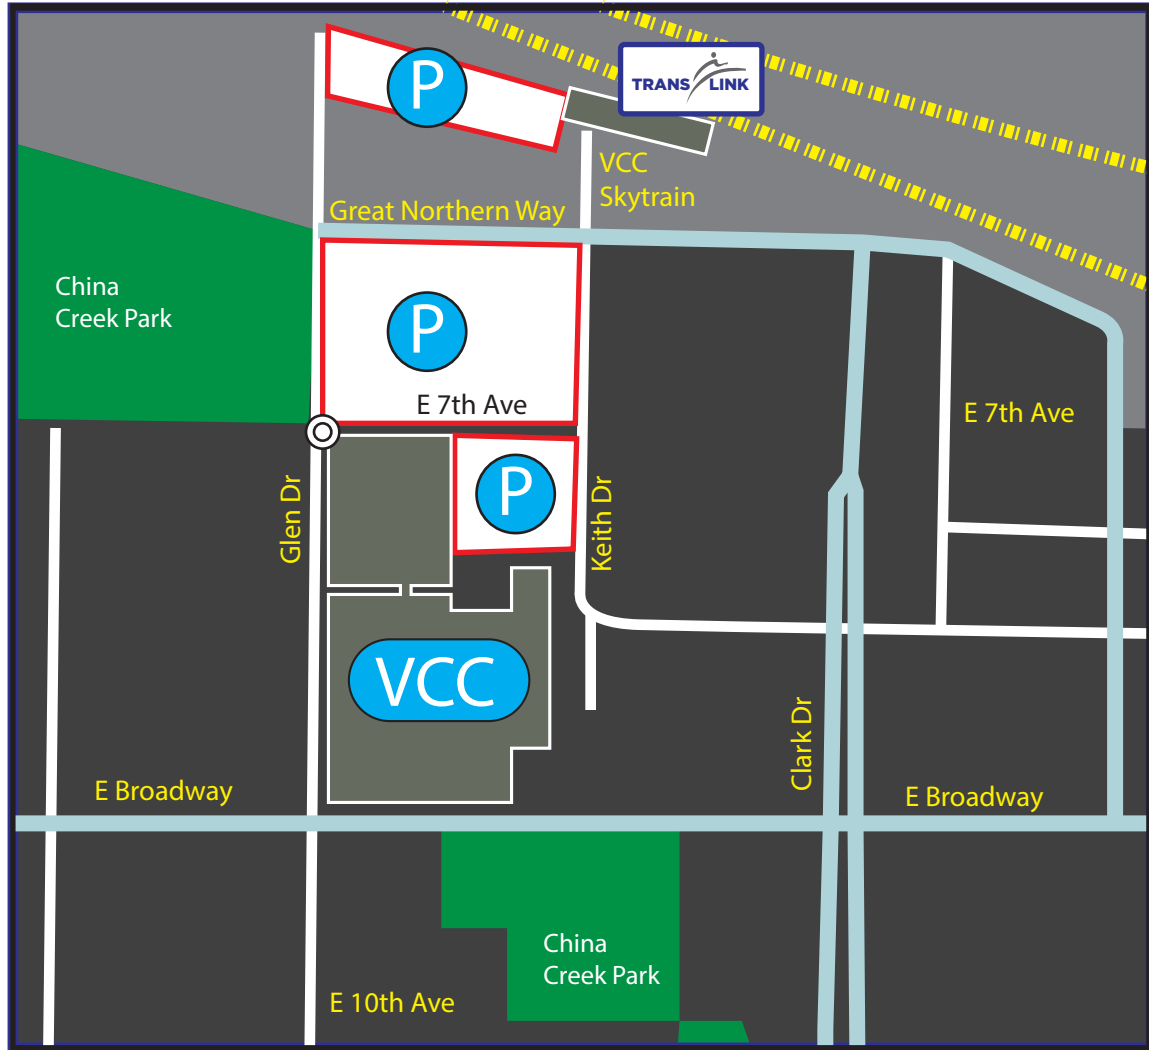

*version updated 01.09.13

Great Northern Way

Glen Drive

Clark Drive

East Broadway

LEGEND

- Rooms
- Elevators
- Washrooms
- Universal Washrooms
- Stairs

LOCATION

Location: Broadway campus
 Building: Building B
 Level: 5

*version updated 04.26.16

Great Northern Way

Glen Drive

Clark Drive

East Broadway

LEGEND

-  Rooms
-  Elevators
-  Washrooms
-  Universal Washrooms
-  Stairs

LOCATION

Location: Broadway campus
 Building: Building B
 Level: 6

*version updated 04.26.16

LOCATION

Location: Broadway campus parking
Building: N/A
Level: N/A

*version updated 04.26.16