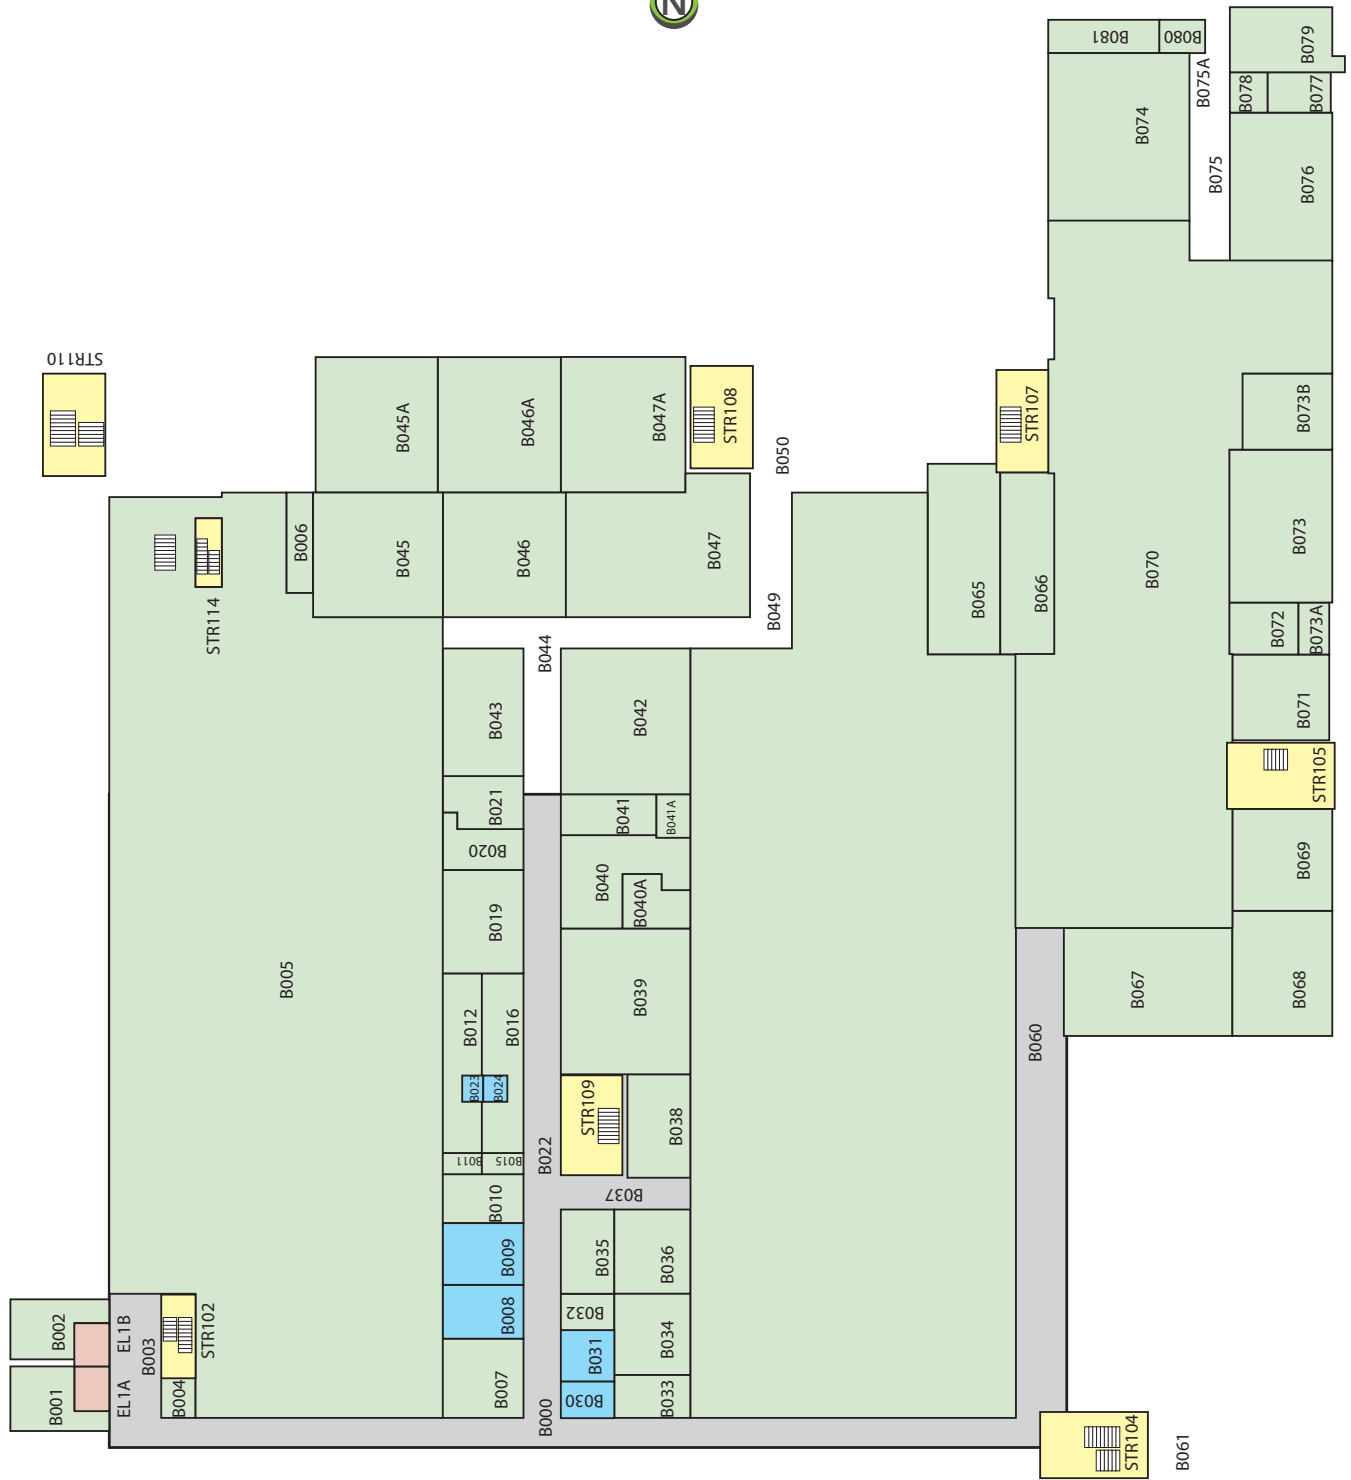

Great Northern Way

Glen Drive

Clark Drive

East Broadway

LEGEND

-  Rooms
-  Elevators
-  Washrooms
-  Universal Washrooms
-  Stairs

LOCATION

Location: Broadway campus
 Building: Building A
 Level: B

*version updated 04.26.16

Great Northern Way

1519

Glen Drive

Clark Drive

East Broadway

LEGEND

-  Rooms
-  Elevators
-  Washrooms
-  Universal Washrooms
-  Stairs

LOCATION

Location: Broadway campus
 Building: Building A
 Level: 1

*version updated 04.26.16

Great Northern Way

Walkway to Building B

Glen Drive

Clark Drive

East Broadway

LEGEND

- Rooms
- Elevators
- Washrooms
- Universal Washrooms
- Stairs

LOCATION

Location: Broadway campus
 Building: Building A
 Level: 2

*version updated 04.26.16

Great Northern Way

Glen Drive

Clark Drive