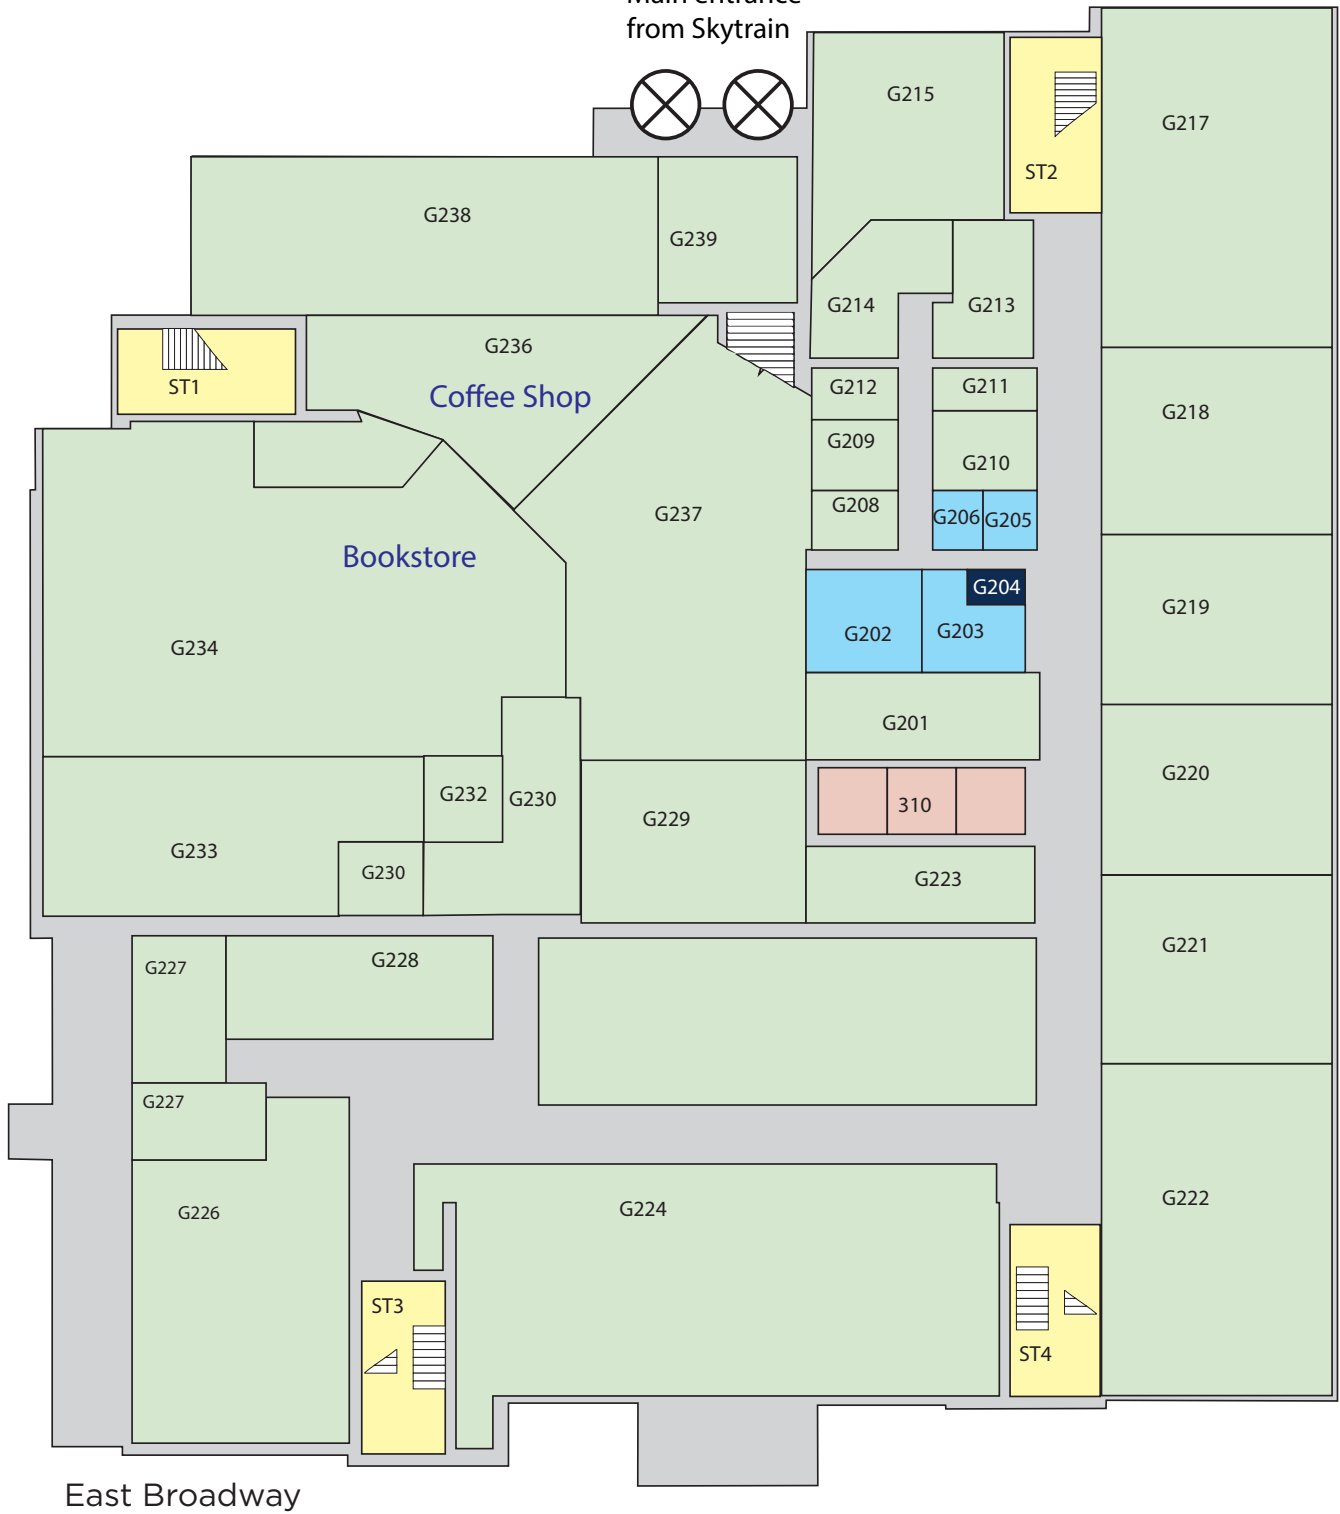

Glen Drive

Clark Drive

East Broadway

LEGEND

- Rooms
- Elevators
- Washrooms
- Universal Washrooms
- Stairs

LOCATION

Location: Broadway campus
 Building: Building A
 Level: 5

*version updated 04.26.16

Great Northern Way

Main entrance
from Skytrain

Glen Drive

Clark Drive

LEGEND

- Rooms
- Elevators
- Washrooms
- Universal Washrooms
- Stairs

LOCATION

Location: Broadway campus
 Building: Building B
 Level: Ground

*version updated 04.26.16

Great Northern Way

Glen Drive

Clark Drive

East Broadway

LEGEND

- Rooms
- Elevators
- Washrooms
- Universal Washrooms
- Stairs

LOCATION

Location: Broadway campus
 Building: Building B
 Level: 1

*version updated 04.26.16

Great Northern Way

Glen Drive

Clark Drive

LEGEND

- Rooms
- Elevators
- Washrooms
- Universal Washrooms
- Stairs

LOCATION