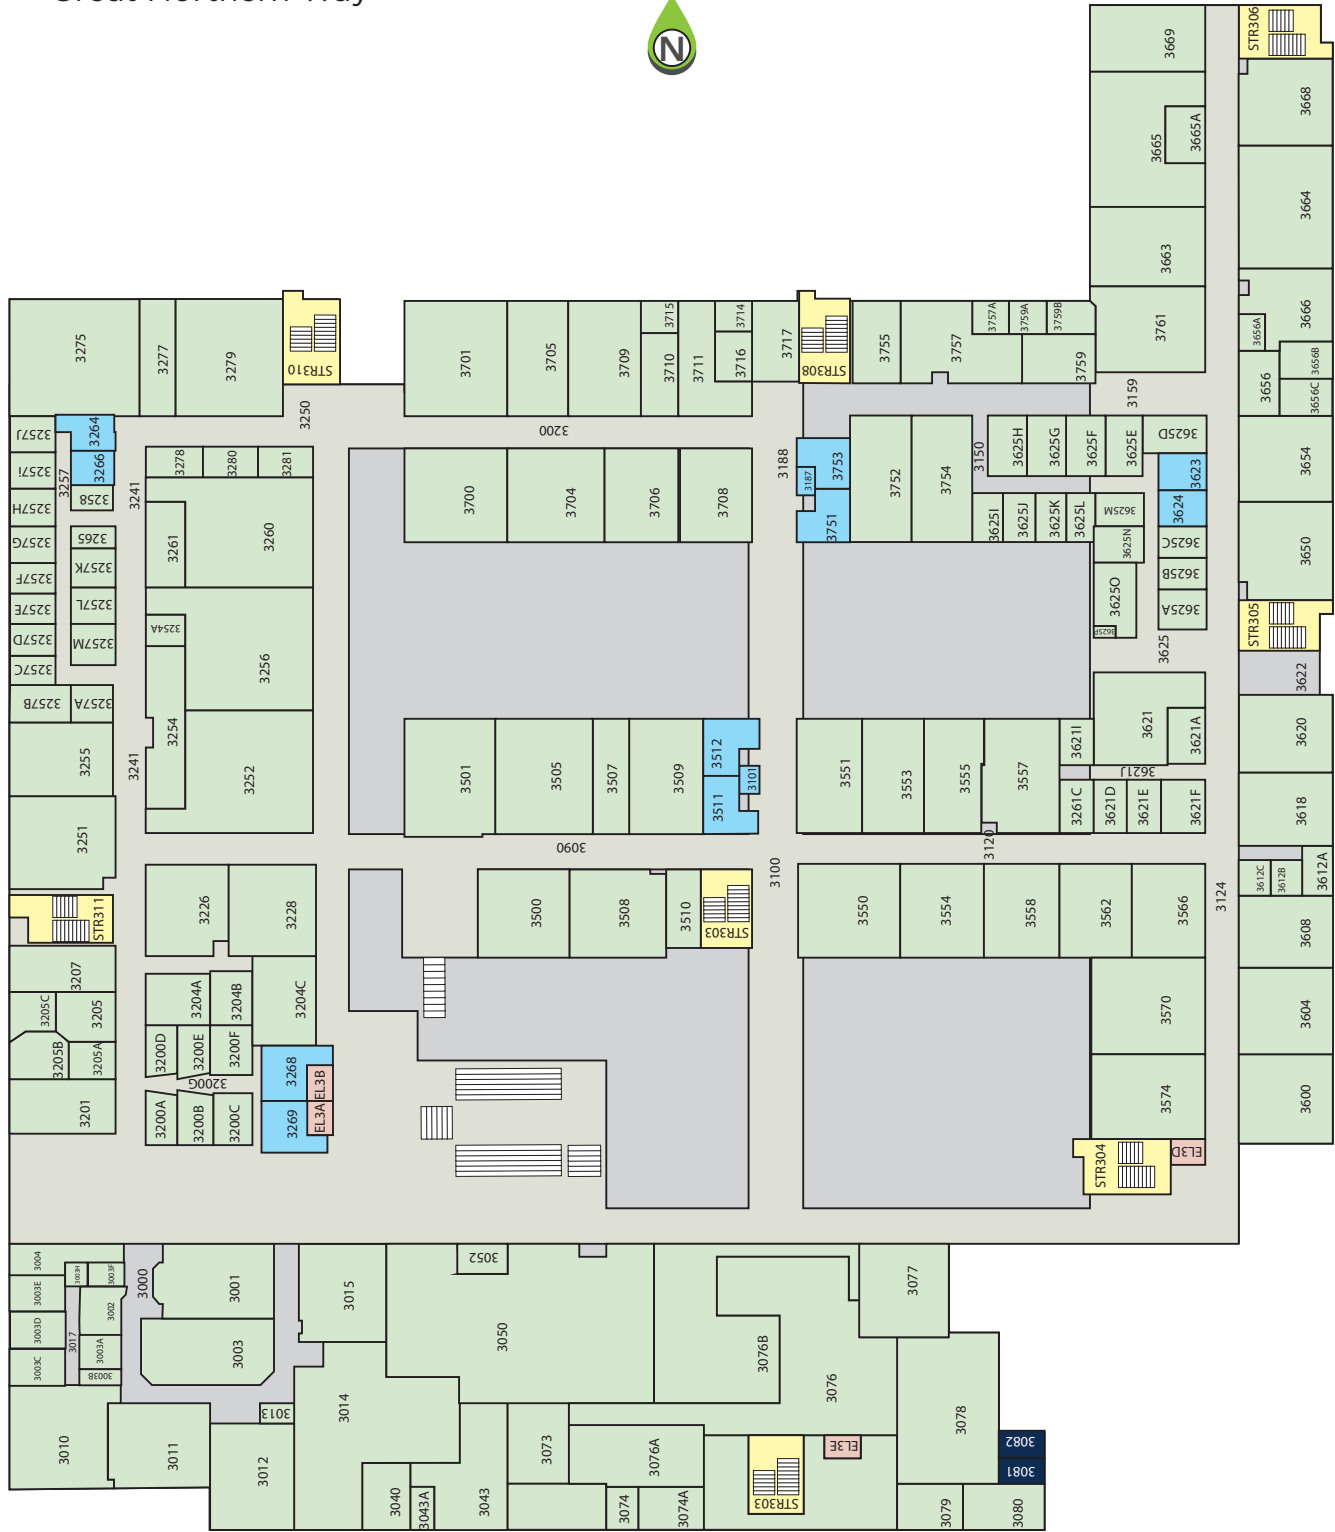

LOCATION

Location: Broadway campus
 Building: Building A
 Level: 1

*version updated 04.26.16

Great Northern Way

Walkway to Building B

Glen Drive

Clark Drive

East Broadway

LEGEND

- Rooms
- Elevators
- Washrooms
- Universal Washrooms
- Stairs

LOCATION

Location: Broadway campus
 Building: Building A
 Level: 2

*version updated 04.26.16

Great Northern Way

Glen Drive

Clark Drive

East Broadway

LEGEND

- Rooms
- Elevators
- Washrooms
- Universal Washrooms
- Stairs

LOCATION

Location: Broadway campus
 Building: Building A
 Level: 3

*version updated 04.26.16

Great Northern Way

Glen Drive

Clark Drive

East Broadway

LEGEND

- Rooms
- Elevators
- Washrooms
- Universal Washrooms
- Stairs

LOCATION

Location: Broadway campus
 Building: Building A
 Level: 4

*version updated 04.26.16

Great Northern Way