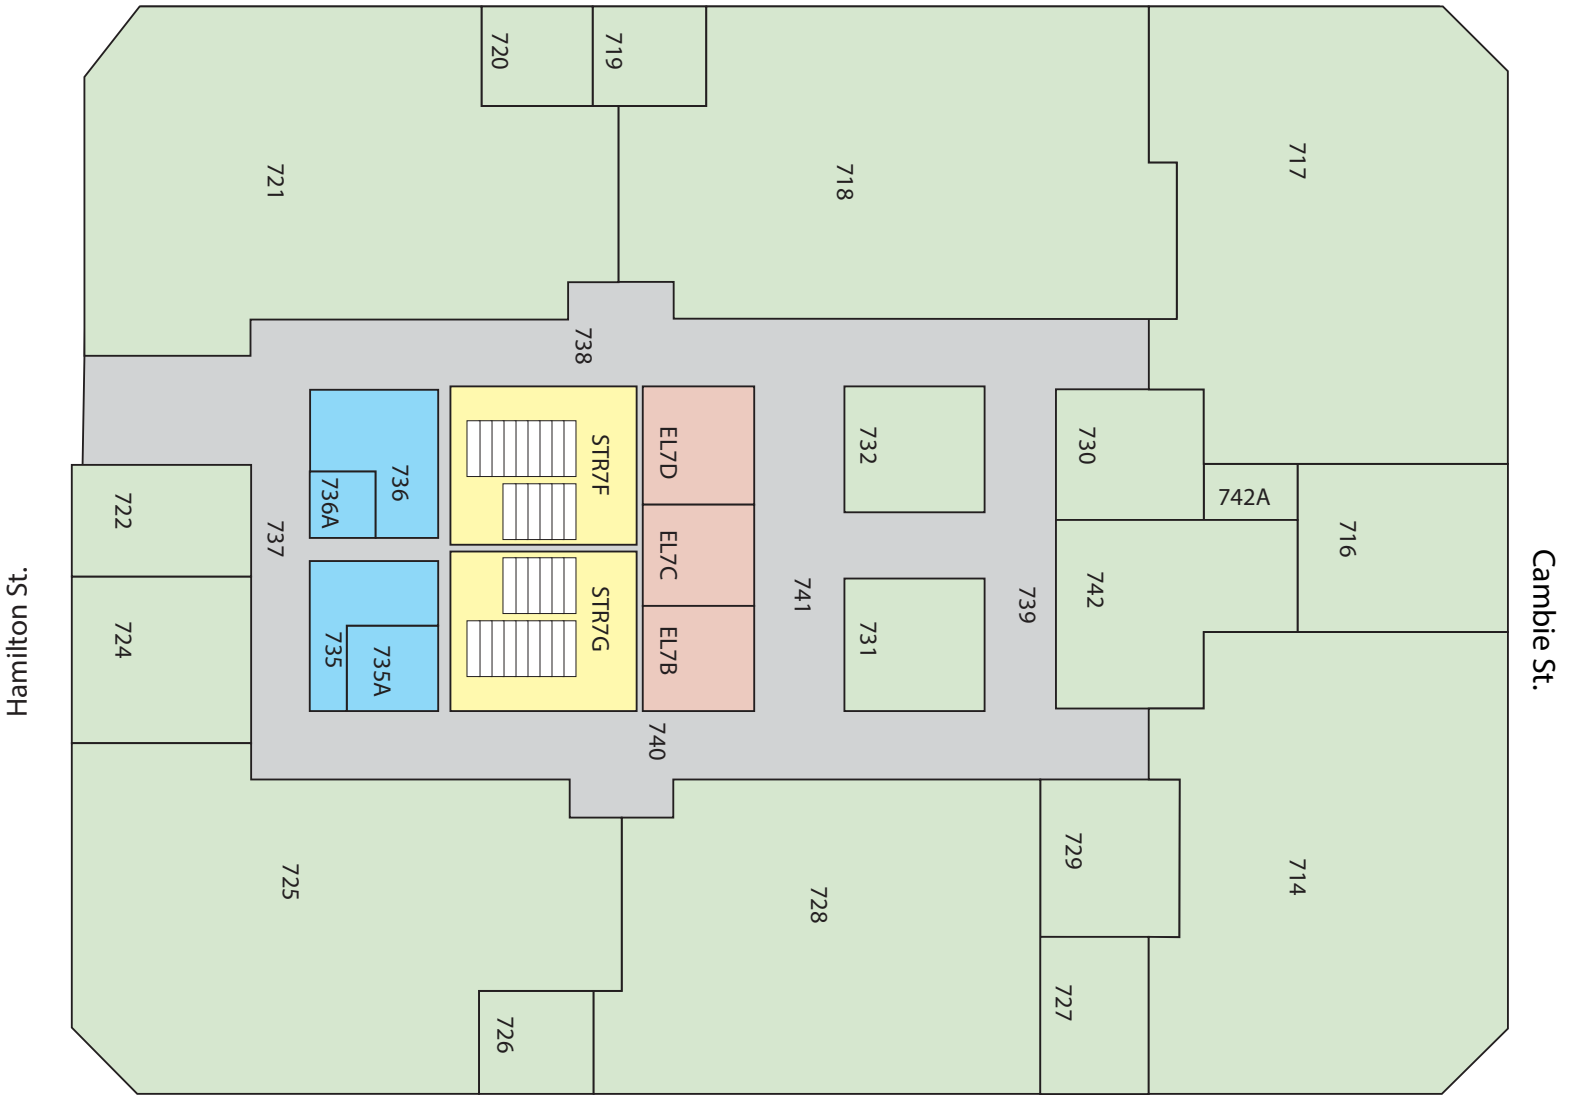

LEGEND

-  Rooms
-  Elevators
-  Washrooms
-  Universal Washrooms
-  Stairs

LOCATION

Location: Downtown campus
 Building: N/A
 Level: 6

*version updated 04.26.16

West Pender St.

Dunsmuir St.

LEGEND