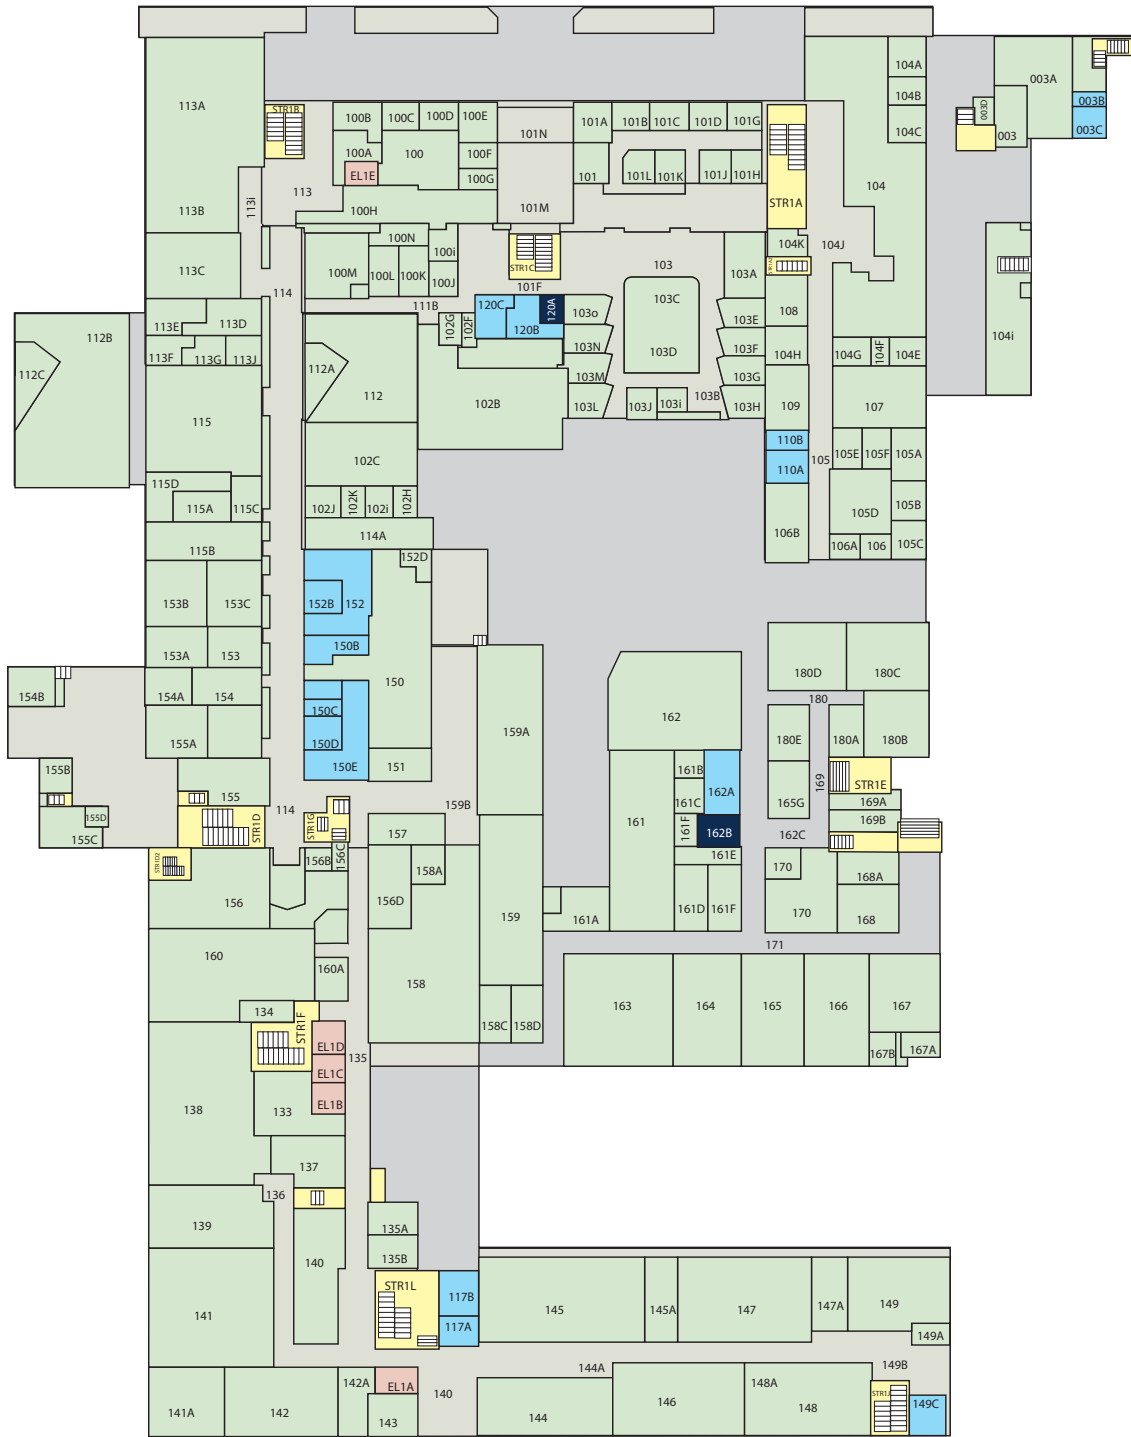

West Pender St.

Entrance

Dunsmuir St.

Hamilton St.

Cambie St.

LEGEND

- Rooms
- Elevators
- Washrooms
- Universal Washrooms
- Stairs

LOCATION

Location: Downtown campus
 Building: N/A
 Level: 1

*version updated 04.26.16

West Pender St.

Hamilton St.

Cambie St.

Dunsmuir St.

LEGEND

- Rooms
- Elevators
- Washrooms
- Universal Washrooms
- Stairs

LOCATION

Location: Downtown campus
 Building: N/A
 Level: 2

*version updated 04.26.16

West Pender St.

Hamilton St. .

Cambie St.

Dunsmuir St.

LEGEND