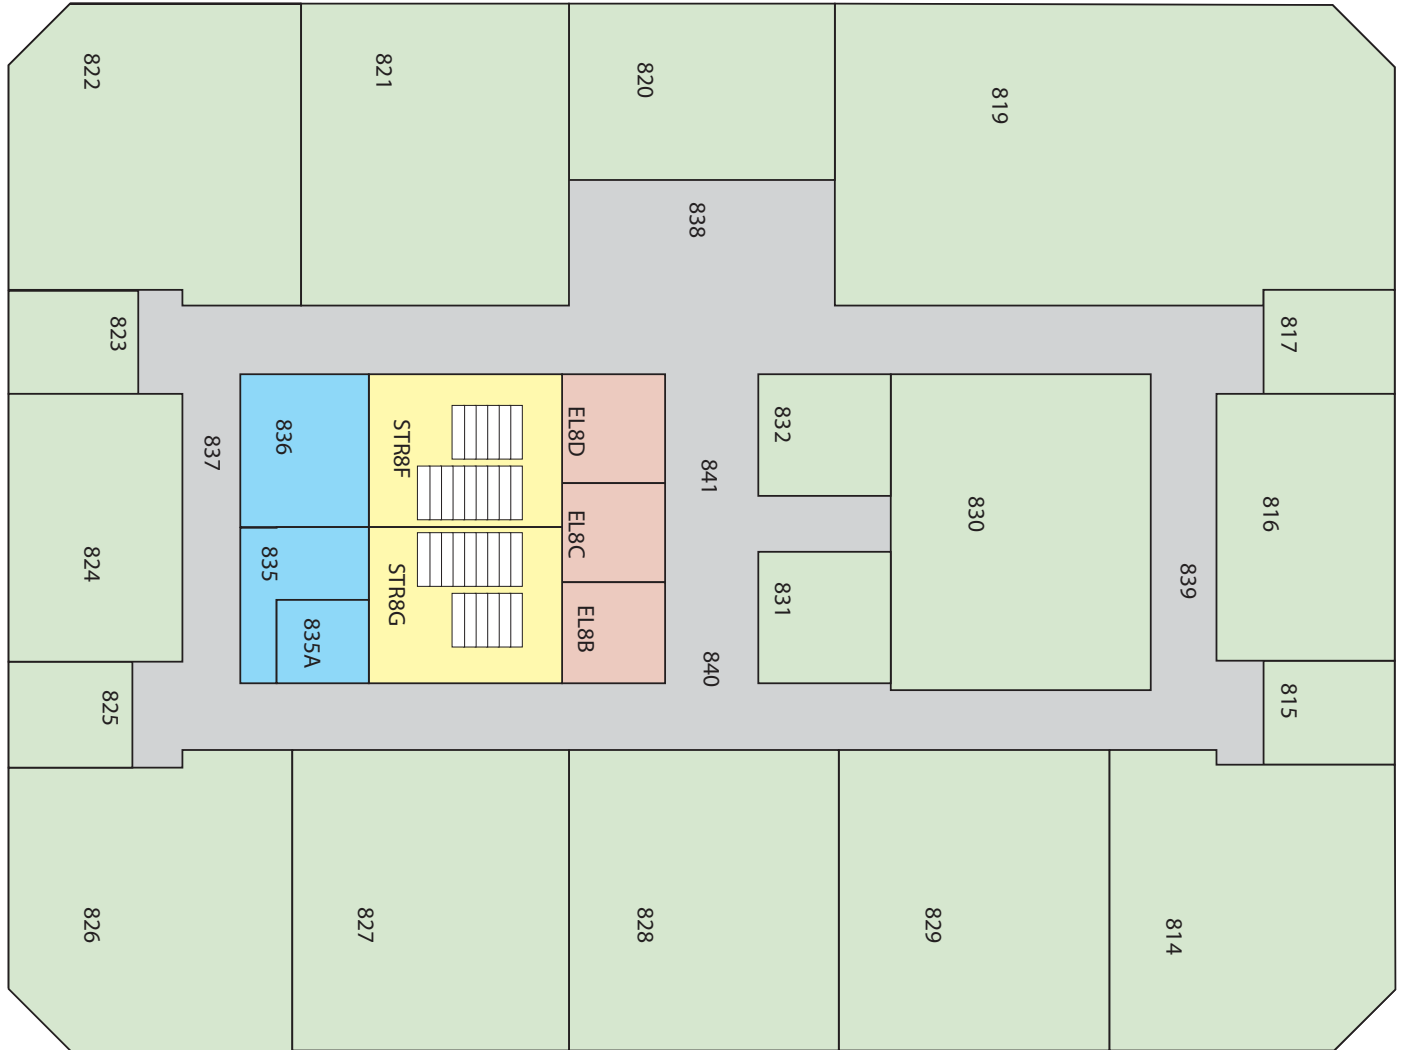

- Rooms
- Elevators
- Washrooms
- Universal Washrooms
- Stairs

LOCATION

Location: Downtown campus
 Building: N/A
 Level: 7

*version updated 04.26.16

West Pender St.

Hamilton St.

Cambie St.

Dunsmuir St.