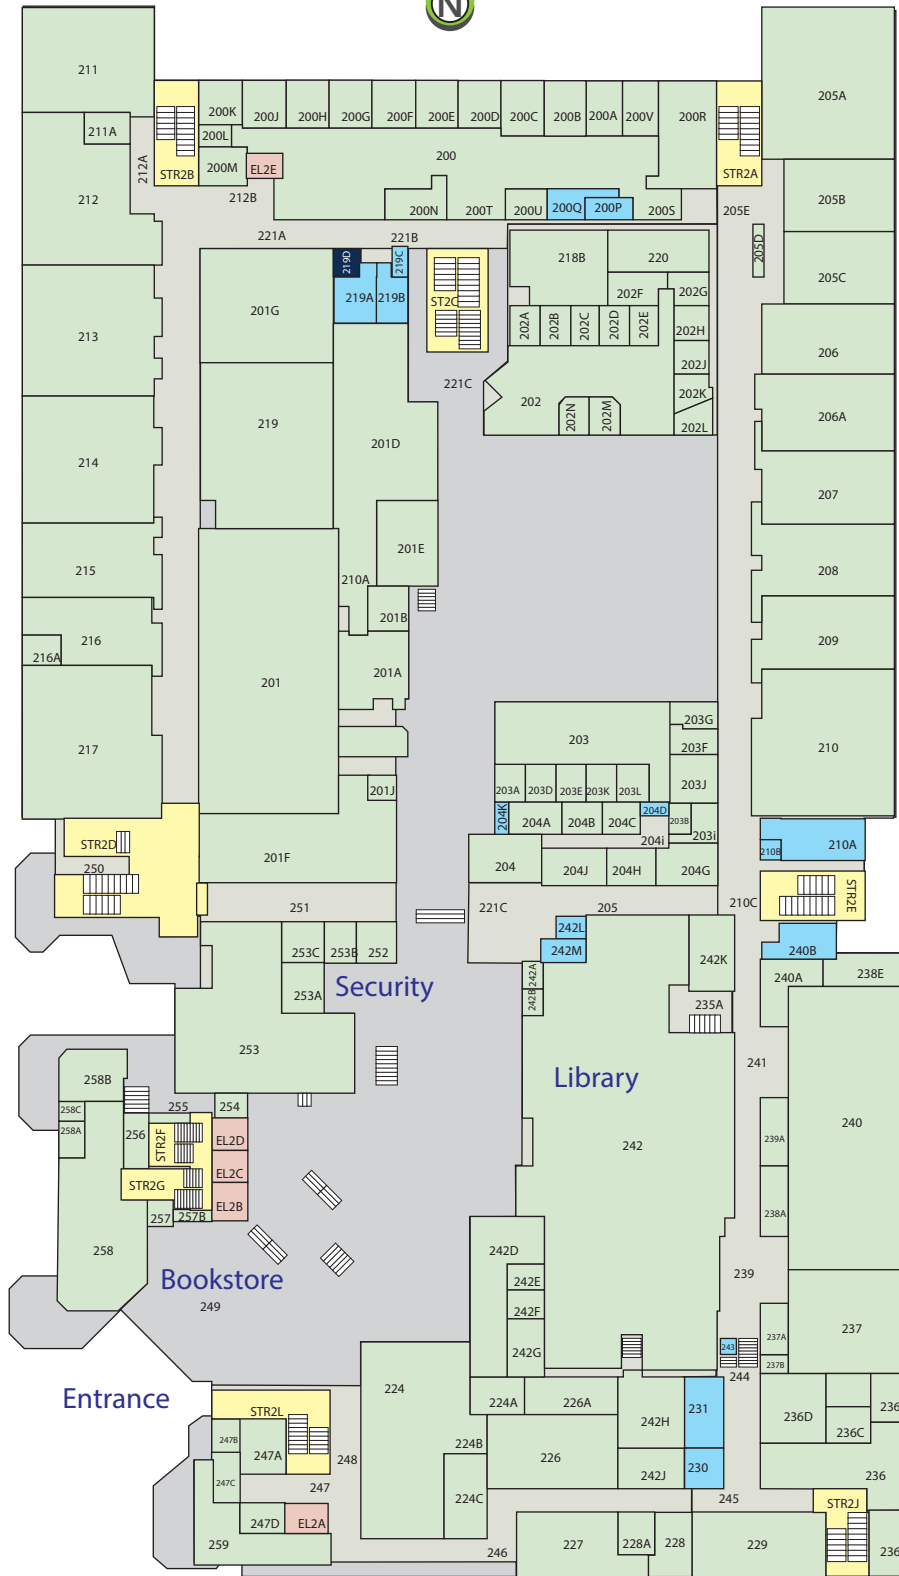

West Pender St.

Entrance

Dunsmuir St.

Hamilton St.

Cambie St.

LEGEND

- Rooms
- Elevators
- Washrooms
- Universal Washrooms
- Stairs

LOCATION

Location: Downtown campus
 Building: N/A
 Level: 1

*version updated 04.26.16

West Pender St.

Hamilton St.

Cambie St.

Dunsmuir St.

LEGEND

- Rooms
- Elevators
- Washrooms
- Universal Washrooms
- Stairs

LOCATION

Location: Downtown campus
 Building: N/A
 Level: 2

*version updated 04.26.16

West Pender St.

Hamilton St. .

Cambie St.

Dunsmuir St.

LEGEND

- Rooms
- Elevators
- Washrooms
- Universal Washrooms
- Stairs

LOCATION

Location: Downtown campus
 Building: NA
 Level: 3

*version updated 04.26.16

West Pender St.

Hamilton St.

Cambie St.

Dunsmuir St.