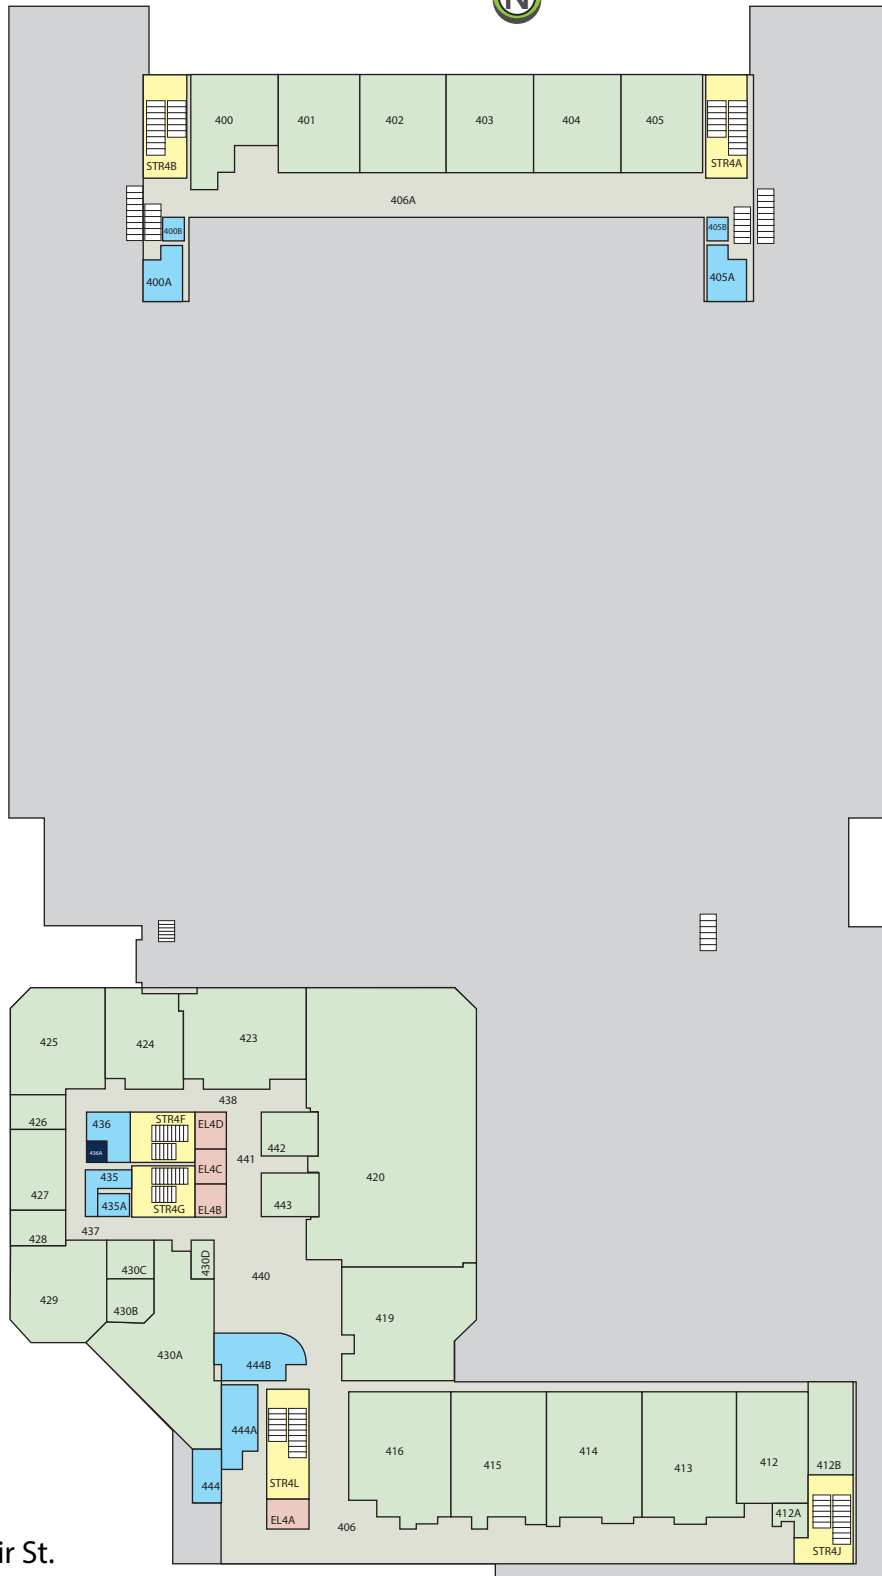

- Rooms
- Elevators
- Washrooms
- Universal Washrooms
- Stairs

LOCATION

Location: Downtown campus
 Building: NA
 Level: 3

*version updated 04.26.16

West Pender St.

Hamilton St.

Cambie St.

Dunsmuir St.

LEGEND

- Rooms
- Elevators
- Washrooms
- Universal Washrooms
- Stairs

LOCATION

Location: Downtown campus
 Building: N/A
 Level: 4

*version updated 04.26.16

West Pender St.

Hamilton St.

Cambie St.