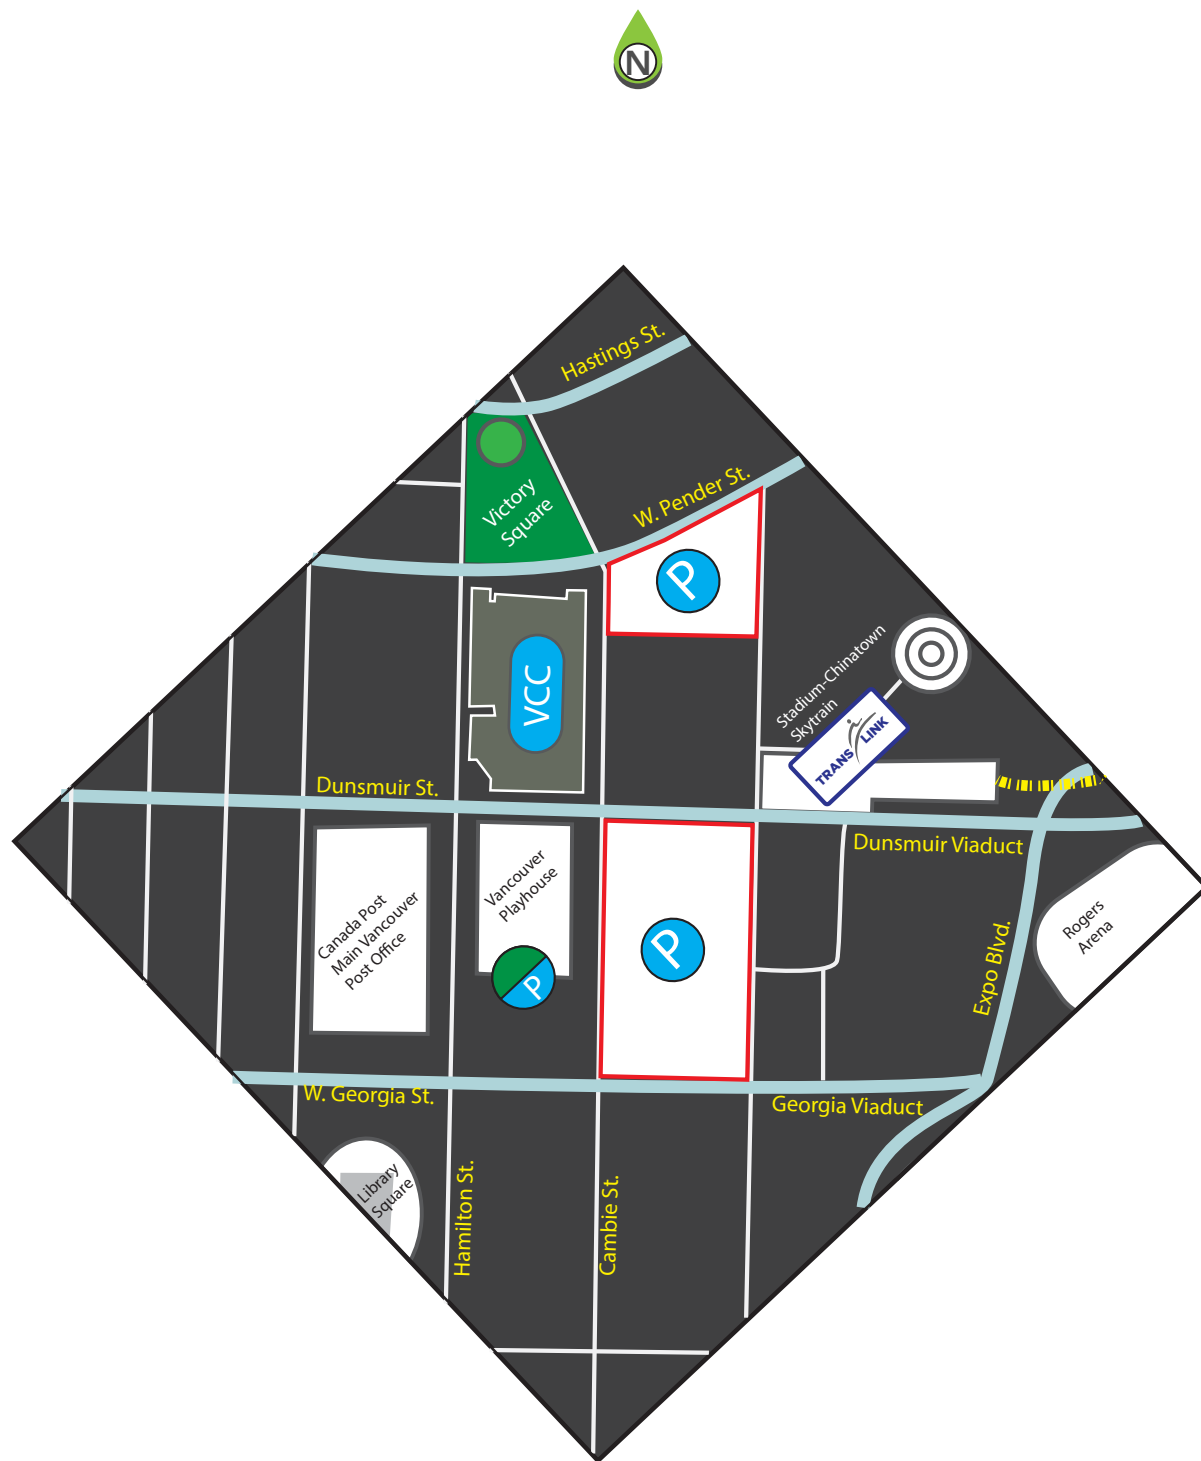

LEGEND

-  Rooms
-  Elevators
-  Washrooms
-  Universal Washrooms
-  Stairs

LOCATION

Location: Downtown campus
 Building: N/A
 Level: 8

*version updated 04.26.16

West Pender St.

Hamilton St.

Cambie St.

Dunsmuir St.

LEGEND

-  Rooms
-  Elevators
-  Washrooms
-  Universal Washrooms
-  Stairs

LOCATION

Location: Downtown campus
 Building: N/A
 Level: 9

*version updated 04.26.16

LOCATION

Location: Downtown campus parking
Building: N/A
Level: N/A