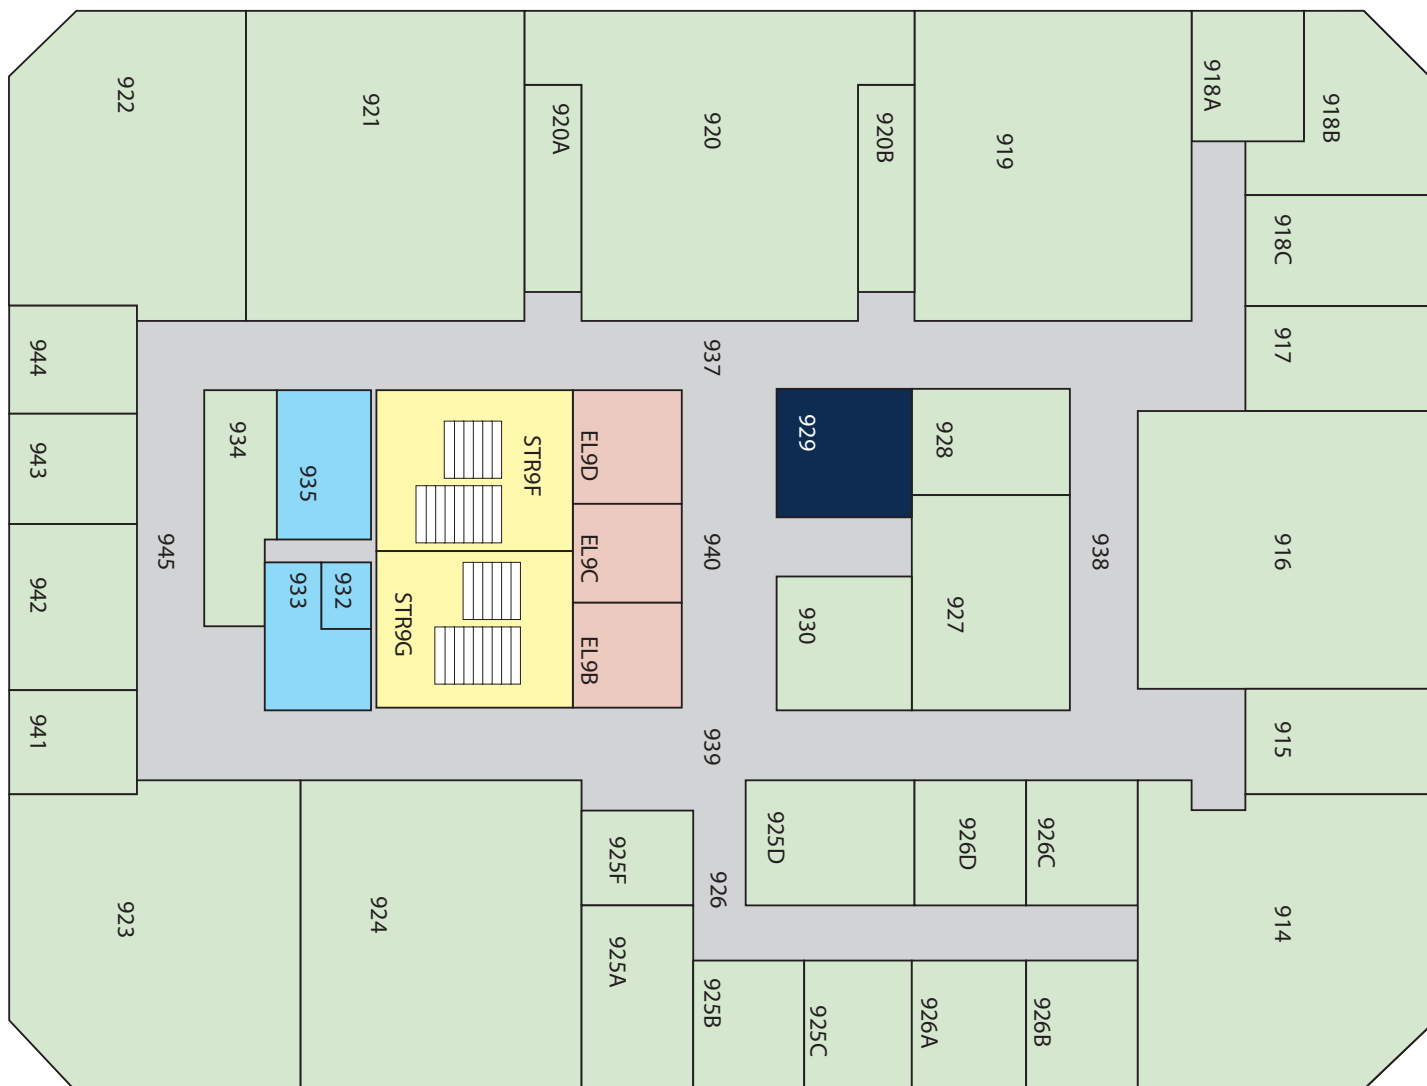

LEGEND

-  Rooms
-  Elevators
-  Washrooms
-  Universal Washrooms
-  Stairs

LOCATION

Location: Downtown campus
 Building: N/A
 Level: 8

*version updated 04.26.16

West Pender St.

Hamilton St.

Cambie St.