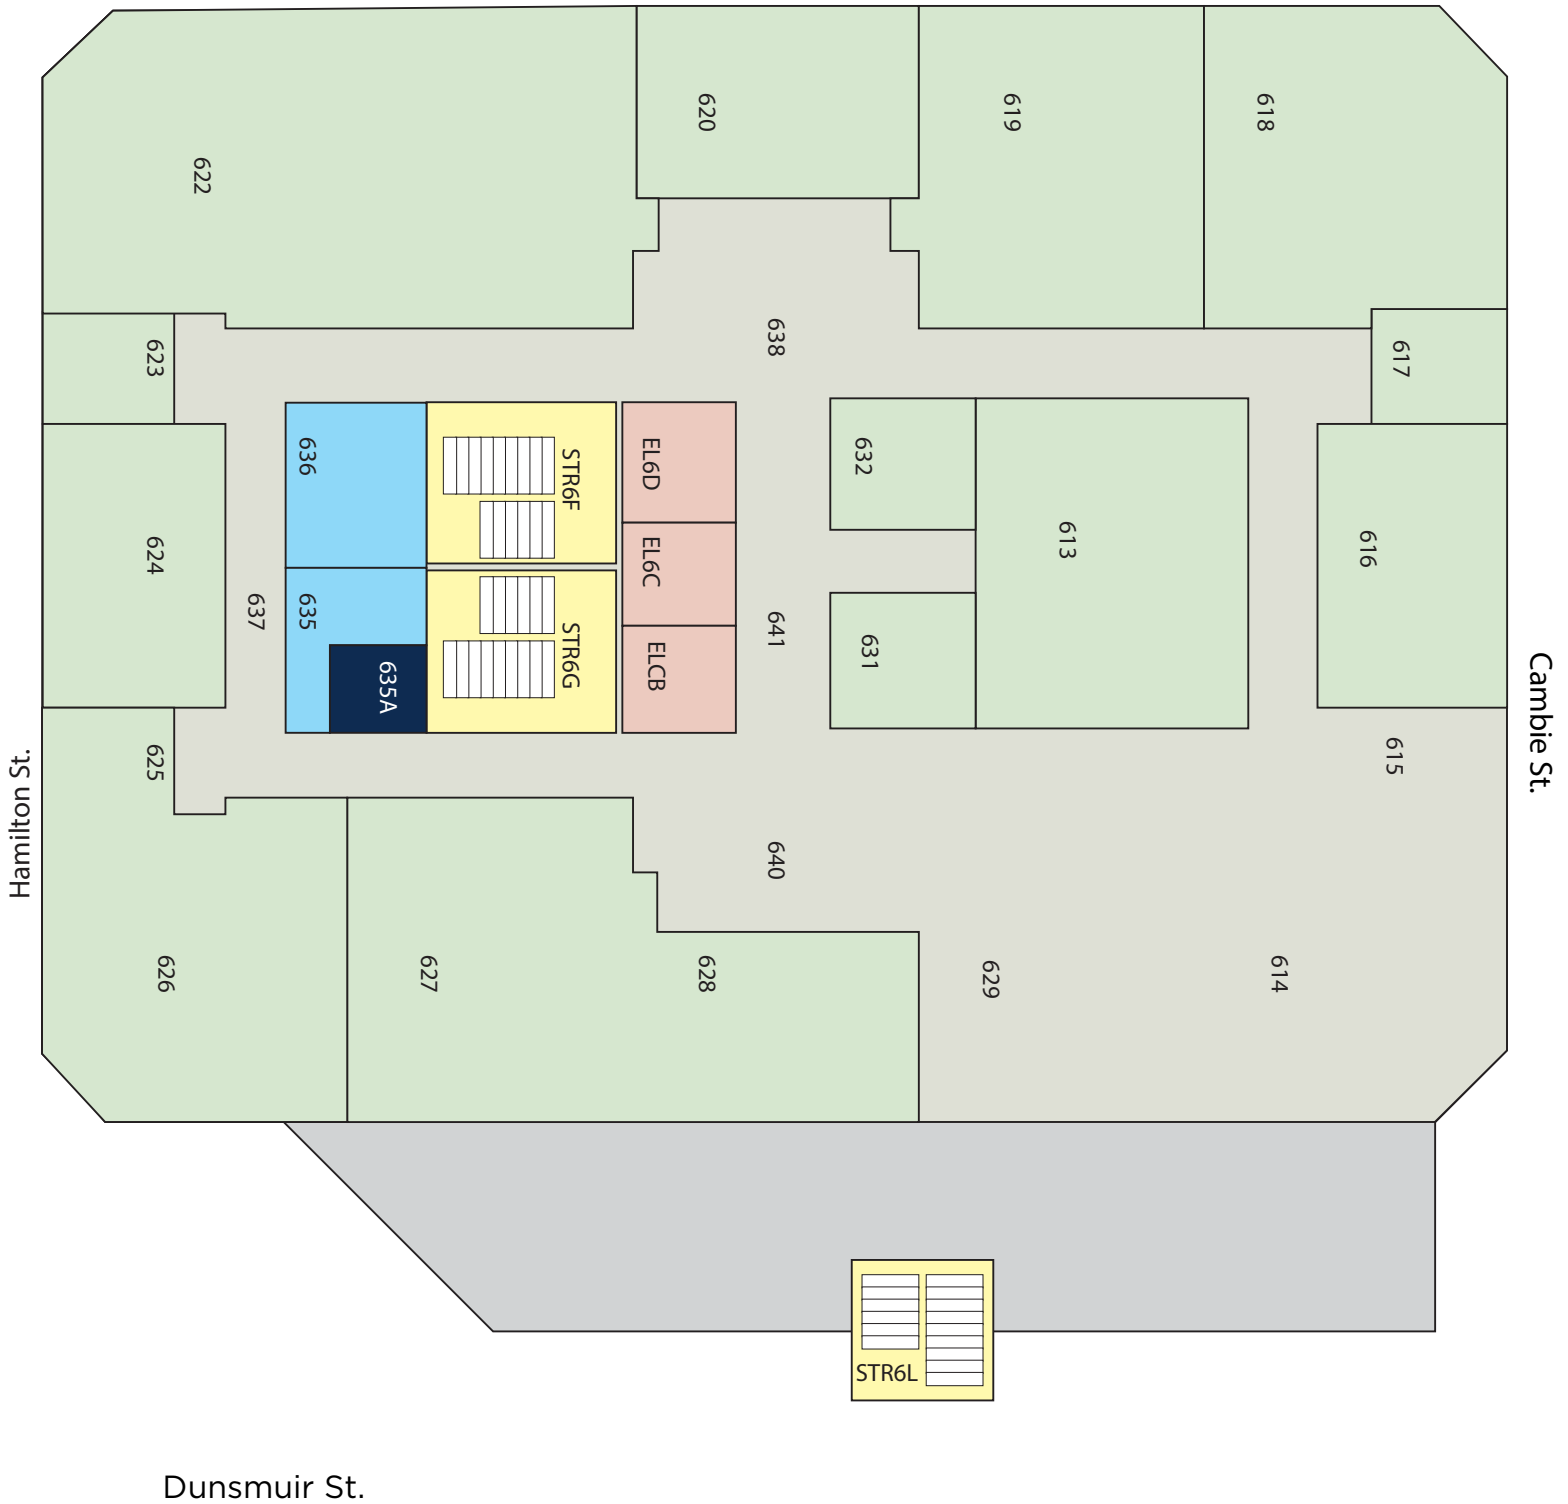

Dunsmuir St.

LEGEND

- Rooms
- Elevators
- Washrooms
- Universal Washrooms
- Stairs

LOCATION

Location: Downtown campus
 Building: N/A
 Level: 5

*version updated 04.26.16

West Pender St.

Dunsmuir St.

LEGEND

-  Rooms
-  Elevators
-  Washrooms
-  Universal Washrooms
-  Stairs

LOCATION

Location: Downtown campus
 Building: N/A
 Level: 6

*version updated 04.26.16

West Pender St.

Dunsmuir St.

LEGEND