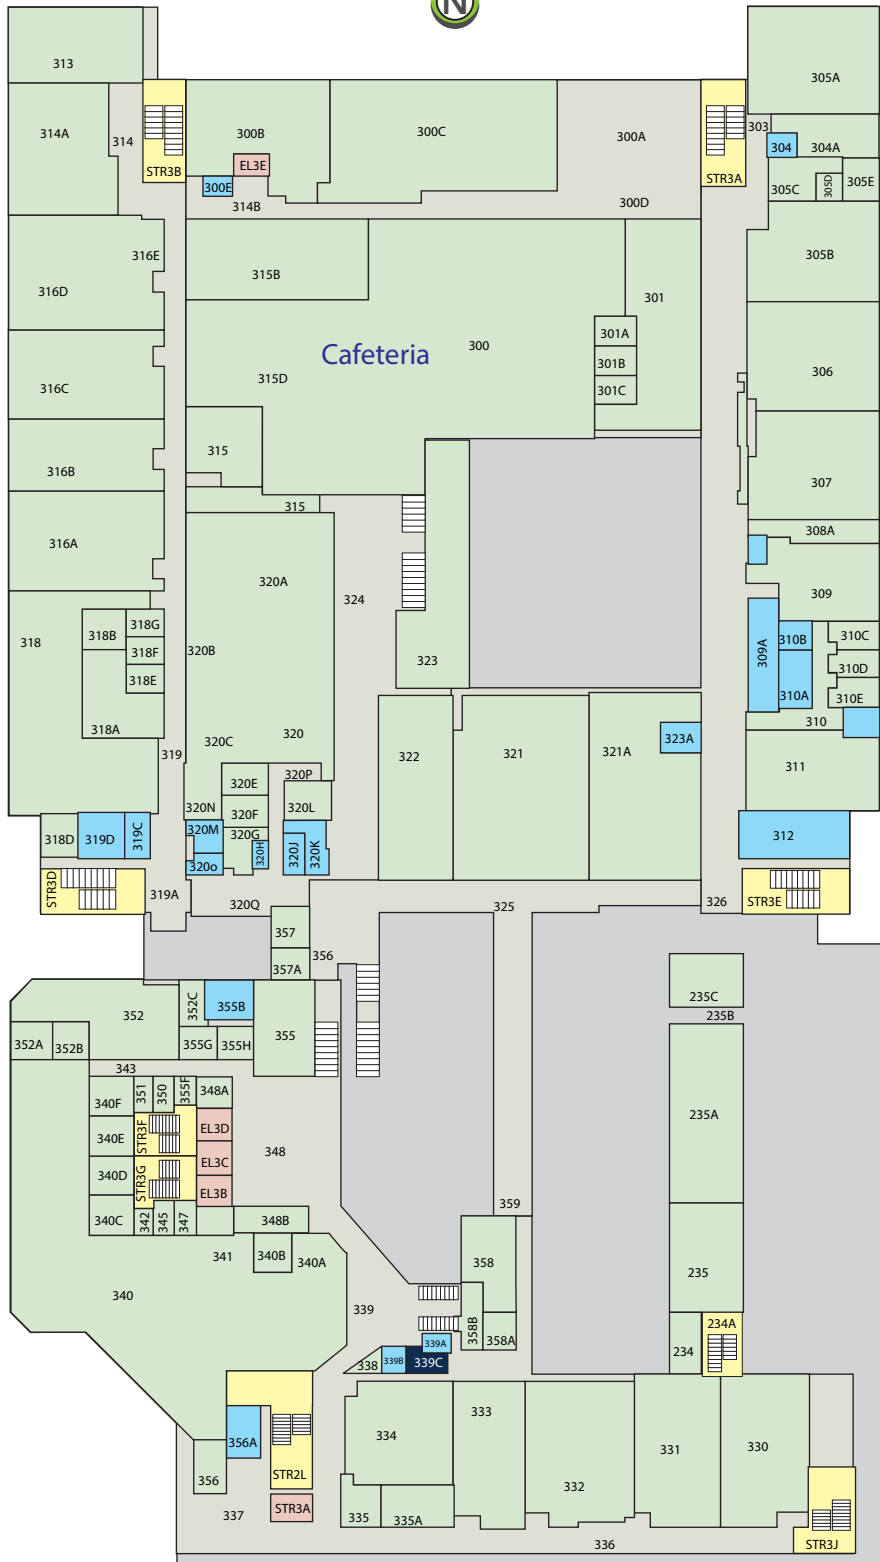

Location: Downtown campus
 Building: N/A
 Level: 1

*version updated 04.26.16

West Pender St.

Hamilton St.

Cambie St.

Dunsmuir St.

LEGEND

- Rooms
- Elevators
- Washrooms
- Universal Washrooms
- Stairs

LOCATION

Location: Downtown campus
 Building: N/A
 Level: 2

*version updated 04.26.16

West Pender St.

Hamilton St. .

Cambie St.

Dunsmuir St.

LEGEND

- Rooms
- Elevators
- Washrooms
- Universal Washrooms
- Stairs

LOCATION

Location: Downtown campus
 Building: NA
 Level: 3

*version updated 04.26.16

West Pender St.

Hamilton St.

Cambie St.

Dunsmuir St.

LEGEND

- Rooms
- Elevators
- Washrooms
- Universal Washrooms
- Stairs

LOCATION

Location: Downtown campus
 Building: N/A
 Level: 4

*version updated 04.26.16

West Pender St.

Hamilton St.

Cambie St.